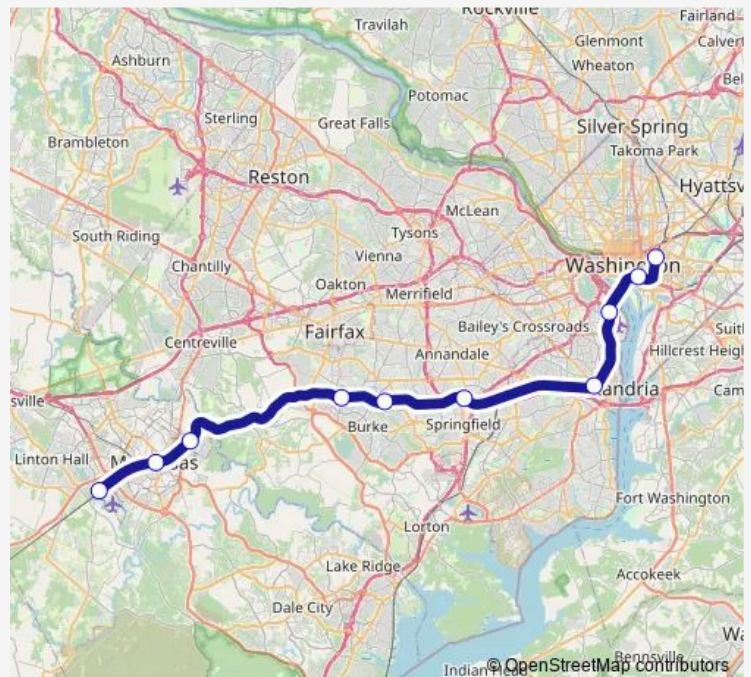

### Direction

Lead — Lead

10 stops

[Open route schedule](#)

Lead

4

3

1

### Route schedule

Lead — Lead

Monday 06:35-19:00

Tuesday 06:35-19:00

Wednesday 06:35-19:00

Thursday 06:35-19:00

Friday 06:35-19:00

Saturday 06:35-19:00

### Route info

Direction: Lead

Stops: 10

Trip Duration: 1 hour 19 min

Manassas Line

**Direction**

Lead — Lead

10 stops

Thursday 05:01-17:10

Friday 05:01-17:10

Saturday 05:01-17:10

Sunday 05:01-17:10

Route info

Direction: Lead

Stops: 10

Trip Duration: 1 hour 19 min