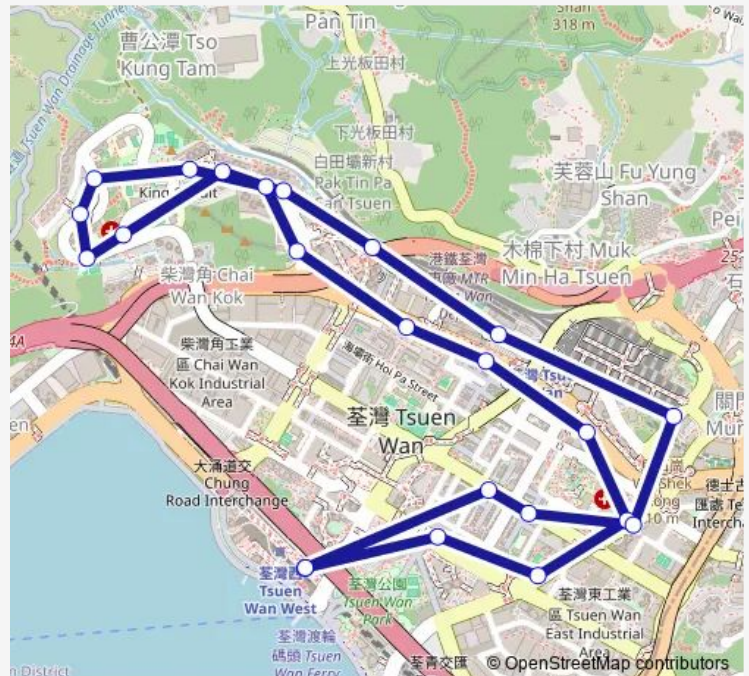

[Kmb] MEI WAN Street|[Lwb] MEI WAN Street

[Kmb] Tsuen King Garden|[Lwb] Tsuen King Garden

[Kmb] Tsuen WAN Centre|[Lwb] Tsuen WAN Centre

[Kmb] Church OF THE Annunciation|[Lwb] Church OF THE Annunciation

[Kmb] Tsuen WAN Adventist Hospital|[Lwb] Tsuen WAN Adventist Hospital

[Kmb] Allway Gardens BUS Terminus|[Lwb] Allway Gardens BUS Terminus

[Kmb] Tsuen King Circuit Market|[Lwb] Tsuen King Circuit Market

[Kmb] Tsuen WAN Centre|[Lwb] Tsuen WAN Centre

Route schedule

[Ctb] Tsuen WAN West Station|[Kmb] Tsuen WAN West Station BUS Terminus — [Ctb] Tsuen WAN West Station|[Kmb] Tsuen WAN West Station BUS Terminus

Monday	05:50-23:25
Tuesday	05:50-23:25
Wednesday	05:50-23:25
Thursday	05:50-23:25
Friday	05:50-23:25
Saturday	05:50-23:25
Sunday	05:50-22:35

Route info

Direction: [Ctb] Tsuen WAN West Station|[Kmb] Tsuen WAN West Station BUS Terminus

Stops: 23

Trip Duration: 0 hour 22 min

[Kmb] Tsuen King Garden Phase 2|[Lwb] Tsuen King Garden Phase 2

[Kmb] Discovery Park

[Kmb] Tsuen WAN Station|[Lwb] Tsuen WAN Station

[Kmb] LUK Yeung SUN Chuen|[Lwb] LUK Yeung SUN Chuen