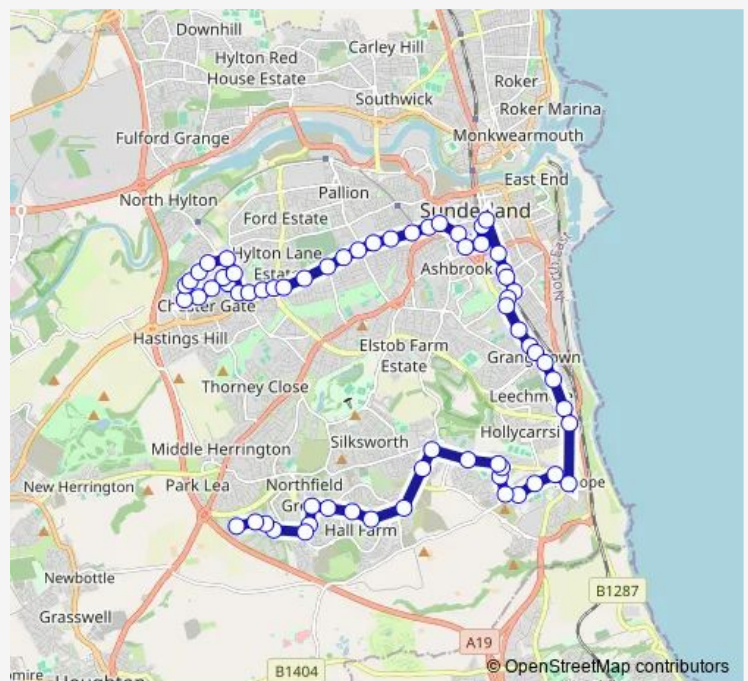

Bus 39A Sunderland - Doxford International

[Go to website](#)

Direction

Doxford International — Portsmouth Road-Pennywell Road

52 stops

[Open route schedule](#)

- Doxford International
- Doxford International-Arriva
- Doxford Technology Park
- Glanville Road
- Moorside Road-Midgley Drive
- Moorside Road-Manningford Drive
- Doxford Park Way
- Doxford Park Way-Frobisher Court
- Doxford Park Way - Kirkhill
- Burdon Road-Closeburn Square
- Burdon Road-Myrtle Grove
- Tunstall Village Green
- Tunstall Bank - Withernsea Grove
- Ryhope Street-Brick Row
- Bevan Avenue-Blyton Avenue
- Bevan Avenue-Stewart Avenue
- Bevan Avenue-Burdon Lane
- Esdale Estate
- Burdon Lane
- Ryhope Street-St Pauls Terrace
- The Village

Route schedule

Doxford International — Portsmouth Road-Pennywell Road

Monday	18:53-22:21
Tuesday	18:53-22:21
Wednesday	18:53-22:21
Thursday	18:53-22:21
Friday	18:53-22:21
Saturday	18:51-22:21
Sunday	18:51-20:21

Route info

Direction: Doxford International

Stops: 52

Trip Duration: 0 hour 37 min

39A — Sunderland - Doxford International

Ryhope Road-Marine Drive

Ryhope Road-Rhoda Terrace

Ryhope Road-Ayton Avenue