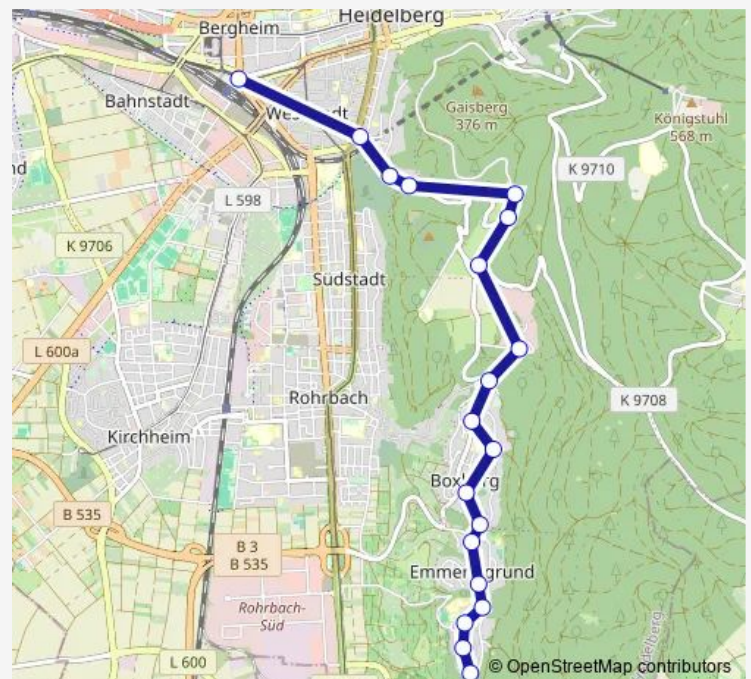

### Direction

HD Hauptbahnhof — Emmertsgrund

19 stops

[Open route schedule](#)

HD Hauptbahnhof

Alois-Link-Platz

Steigerweg

Rohrbacher Grenzweg

Speyererhof

Kühruhweg

Bierhelderhof

Embl

Forstquelle

Boxbergring

Fernheizwerk

Louise-Ebert-Zentrum

### Route schedule

HD Hauptbahnhof — Emmertsgrund

Monday	06:25
Tuesday	06:25
Wednesday	06:25
Thursday	06:25
Friday	06:25
Saturday	—
Sunday	—

### Route info

Direction: HD Hauptbahnhof

Stops: 19

Trip Duration: 0 hour 28 min

39A — HD Bismarckplatz - Speyererhof - Embl - Boxberg/Kohlhof - Königstuhl

39A Bus time schedules and route maps are available in an offline PDF at [busmaps.com](https://busmaps.com). Use the [busmaps.com](https://busmaps.com) website to see live bus times, train schedule or subway schedule, and step-by-step directions for all public transit in Heidelberg