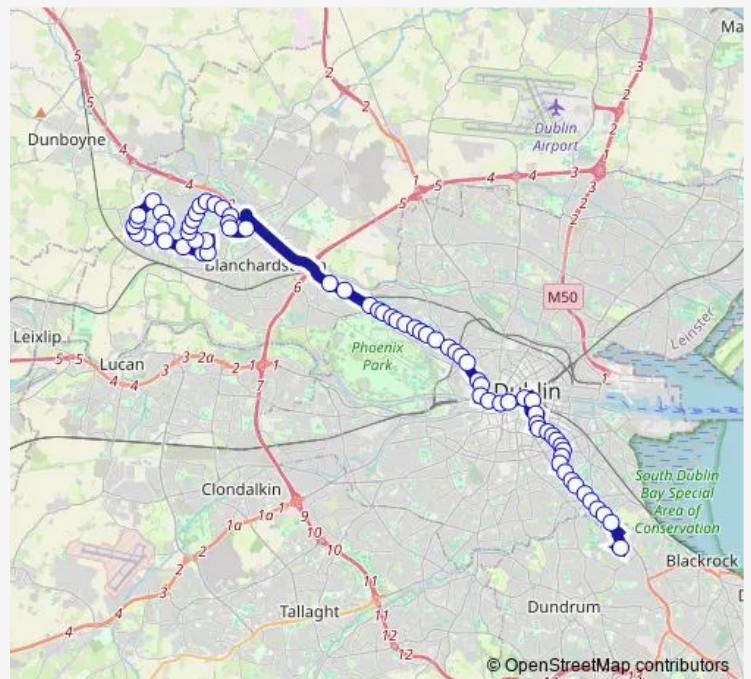

Waterloo Road

Burlington Road

Baggot Street

Baggot Street Upper

Baggot Street Lower

Fitzwilliam Street

Pembroke Street Lower

Embassy of Malta

Dawson Street

National Gallery

Route schedule

UCD Belfield Campus — Hansfield Road

Monday	03:00-02:30 ⁺¹
Tuesday	03:00-02:30 ⁺¹
Wednesday	03:00-02:30 ⁺¹
Thursday	03:00-02:30 ⁺¹
Friday	03:00-02:30 ⁺¹
Saturday	03:00-02:30 ⁺¹
Sunday	03:00-02:30 ⁺¹

Route info

Direction: UCD Belfield Campus

Stops: 73

Trip Duration: 2 hour 3 min

39a — Ongar - UCD Belfield

Science Gallery

Pearse Street

Aston Quay

Monday 03:00-02:30⁺¹Tuesday 03:00-02:30⁺¹Wednesday 03:00-02:30⁺¹Thursday 03:00-02:30⁺¹Friday 03:00-02:30⁺¹Saturday 03:00-02:30⁺¹Sunday 03:00-02:30⁺¹

Route info

Direction: Delhurst

Stops: 70

Trip Duration: 1 hour 37 min