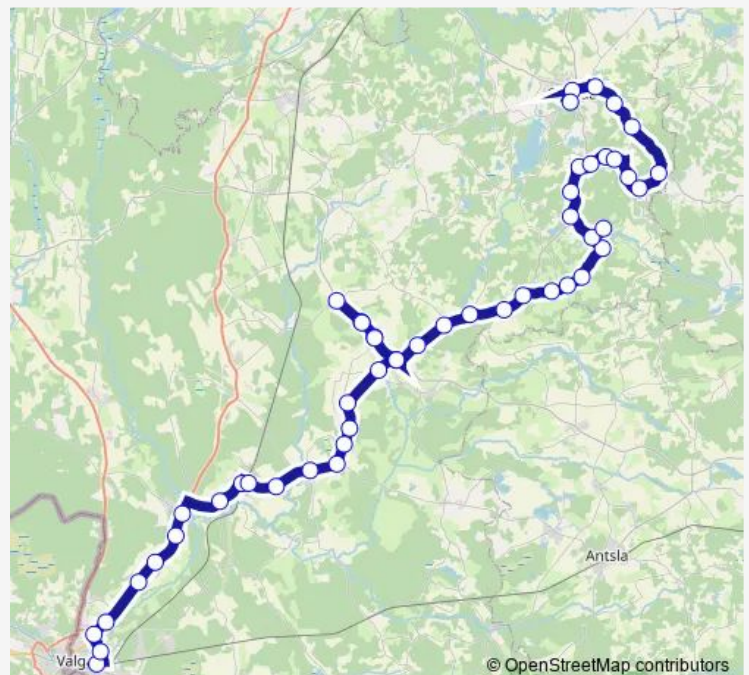

Lepiku

Route schedule

Valga bussijaam — Gümnaasiumi

Monday	06:30
Tuesday	06:30
Wednesday	06:30
Thursday	06:30
Friday	06:30
Saturday	—
Sunday	—

Route info

Direction: Valga bussijaam

Stops: 50

Trip Duration: 1 hour 25 min