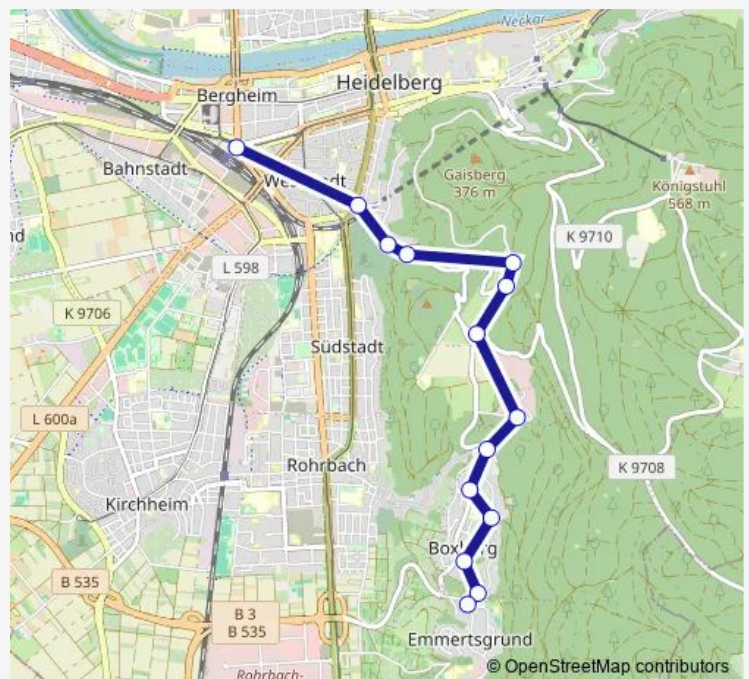

Route schedule

Mombertplatz — HD Hauptbahnhof

Monday	07:40
Tuesday	07:40
Wednesday	07:40
Thursday	07:40
Friday	07:40
Saturday	—
Sunday	—

Route info

Direction: Mombertplatz

Stops: 14

Trip Duration: 0 hour 25 min

39A — HD Bismarckplatz - Speyererhof - Embl - Boxberg/Kohlhof - Königstuhl

Direction

HD Hauptbahnhof — Mombertplatz

14 stops

[Open route schedule](#)

HD Hauptbahnhof

Alois-Link-Platz

Steigerweg

Friday 09:30

Saturday —

Sunday —

Route info

Direction: Mombertplatz

Stops: 14

Trip Duration: 0 hour 24 min

Direction

Mombertplatz

Route schedule

HD Hauptbahnhof — Mombertplatz

Monday	—
Tuesday	—
Wednesday	—
Thursday	—
Friday	—
Saturday	20:38
Sunday	—

Route info

Direction: HD Hauptbahnhof

Stops: 14

Trip Duration: 0 hour 23 min