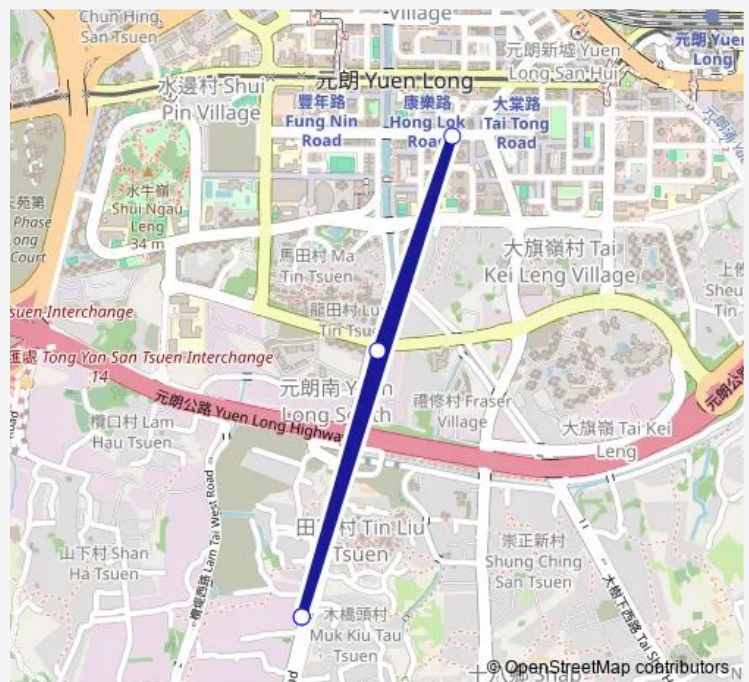

[Open route schedule](#)

KUNG UM ROAD, NEAR CHUN FAI GARDEN BLOCK 10

KAU YUK ROAD, NEAR HING FAT HOUSE

KIU HING ROAD, NEAR LA GROVE BLOCK 1

KUNG UM ROAD, NEAR CHUN FAI GARDEN BLOCK 10

Route schedule

KUNG UM ROAD, NEAR CHUN FAI GARDEN BLOCK 10
— KUNG UM ROAD, NEAR CHUN FAI GARDEN BLOCK 10

Monday 07:30-10:00

Tuesday 07:30-10:00

Wednesday 07:30-10:00

Thursday 07:30-10:00

Friday 07:30-10:00

Saturday 07:30-10:00

Sunday 07:30-10:00

Route info

Direction: KUNG UM ROAD, NEAR CHUN FAI GARDEN BLOCK 10

Stops: 4

Trip Duration: 0 hour 13 min

39A Bus time schedules and route maps are available in an offline PDF at busmaps.com. Use the busmaps.com website to see live bus times, train schedule or subway schedule, and step-by-step directions for all public transit in Yuen Long