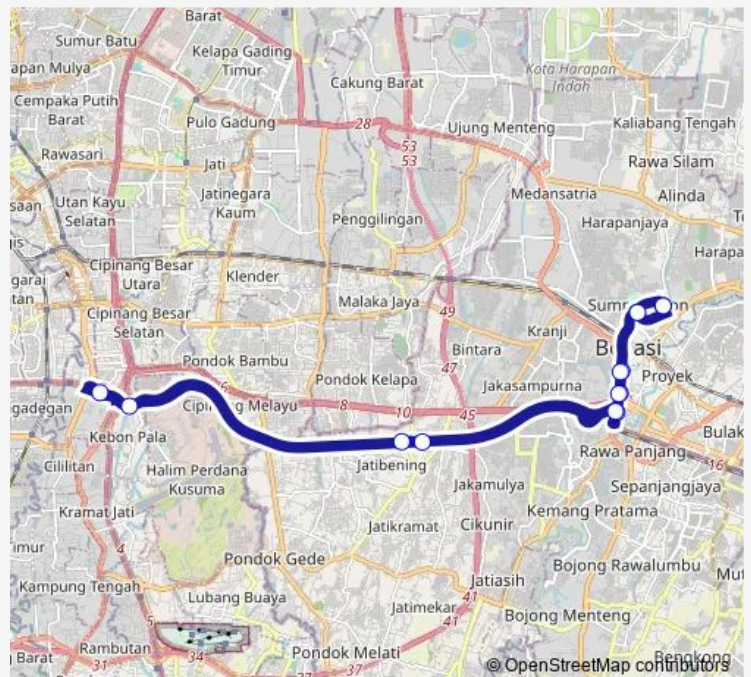

Bus B11 Summarecon Bekasi - Cawang

[Go to website](#)

Direction

Summarecon Bekasi — Summarecon Bekasi

13 stops

[Open route schedule](#)

- Summarecon Bekasi
- RS Mitra Keluarga 1
- Kayuringin 1
- Mega Mall Bekasi
- Tol Barat 2
- Jatibening 1
- Cawang Blue Bird
- BNN 2
- Jatibening 2
- Kayuringin 2
- RS Mitra Keluarga 2
- Bandar Djakarta Bekasi
- Summarecon Bekasi

Route schedule

Summarecon Bekasi — Summarecon Bekasi

Monday	05:00
Tuesday	05:00
Wednesday	05:00
Thursday	05:00
Friday	05:00
Saturday	05:00
Sunday	05:00

Route info

Direction: Summarecon Bekasi

Stops: 13

Trip Duration: 2 hour 57 min

Route info

Direction: Summarecon Bekasi

Stops: 8

Trip Duration: 1 hour 28 min

B11 Bus time schedules and route maps are available in an offline PDF at busmaps.com. Use the busmaps.com website to see live bus times, train schedule or subway schedule, and step-by-step directions for all public transit in Jakarta