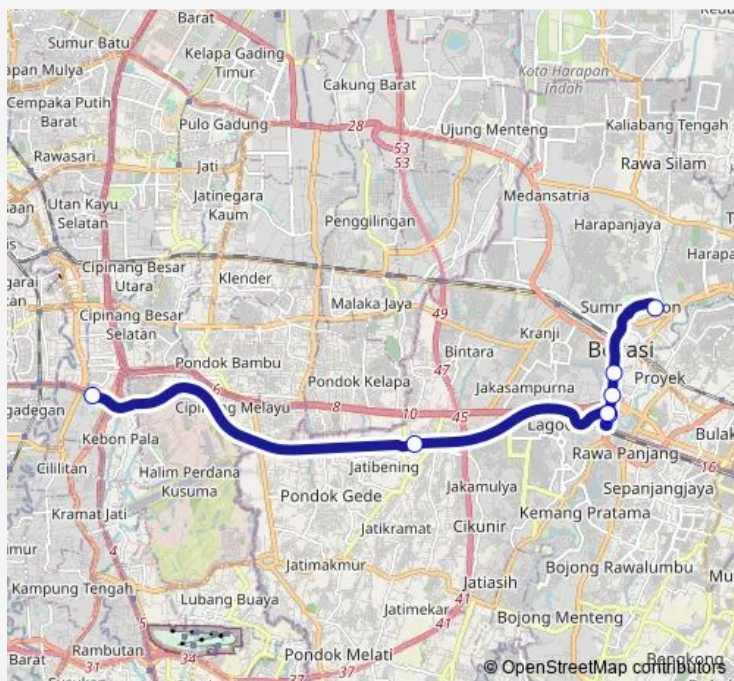

Tuesday 05:00

Wednesday 05:00

Thursday 05:00

Friday 05:00

Saturday 05:00

Sunday 05:00

Route info

Direction: Summarecon Bekasi

Stops: 7

Trip Duration: 1 hour 28 min

B11 — Summarecon Bekasi - Bnn

Direction

BNN LRT — Summarecon Bekasi

7 stops

[Open route schedule](#)

BNN LRT