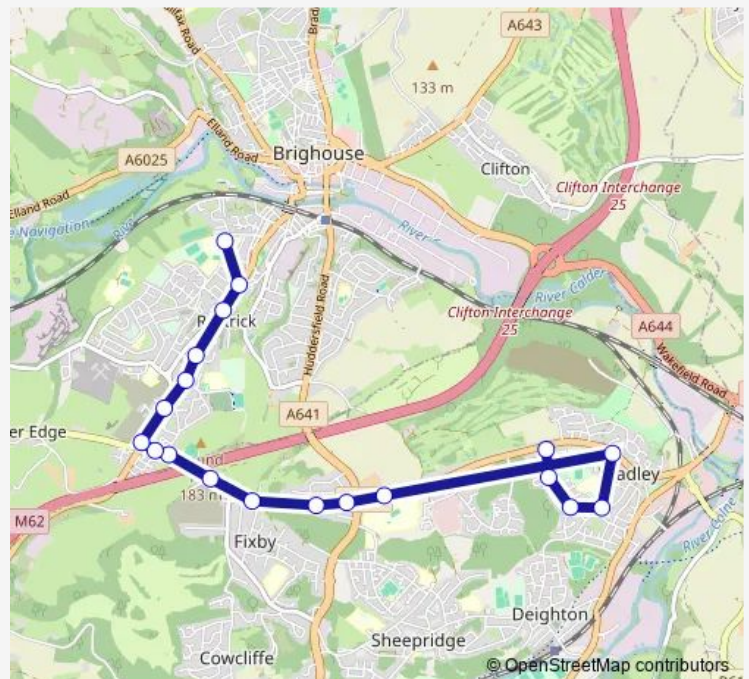

Saturday —

Sunday —

Route info

Direction: Alandale Road Top

Stops: 19

Trip Duration: 0 hour 20 min

■ B11 — Bradley Little John - Rastrick High School

Direction

High School Longroyde Road — Stuart Place

17 stops

[Open route schedule](#)

High School Longroyde Road

Thornhill Road

Rastrick Church St

Crowtrees Lane Library

Crowtrees Lane Carr Green Ln

Alandale Road Top

White Cross

Alandale Road Bottom

Stuart Place

Route schedule

High School Longroyde Road — Stuart Place

Monday 15:47

Tuesday 15:47