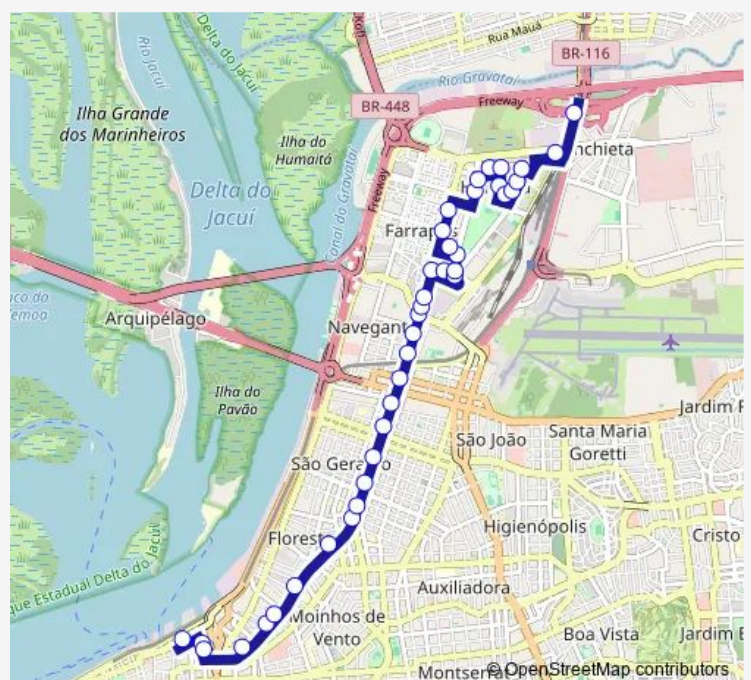

A J Renner 495

A J RENNER 695

A J Renner SN DF Posto Shell

Route schedule

Julio DE Castilhos NN 341 — Ernesto Neugebauer AL 2470

Monday 07:20-13:00

Tuesday 07:20-13:00

Wednesday 07:20-13:00

Thursday 07:20-13:00

Friday 07:20-13:00

Saturday —

Sunday —

Route info

Direction: Julio DE Castilhos NN 341

Stops: 39

Trip Duration: 0 hour 35 min

Wednesday 11:40-16:52

Thursday 11:40-16:52

Friday 11:40-16:52

Saturday —

Sunday —

Route info

Direction: Jose Pedro Boessio AL 114

Stops: 46