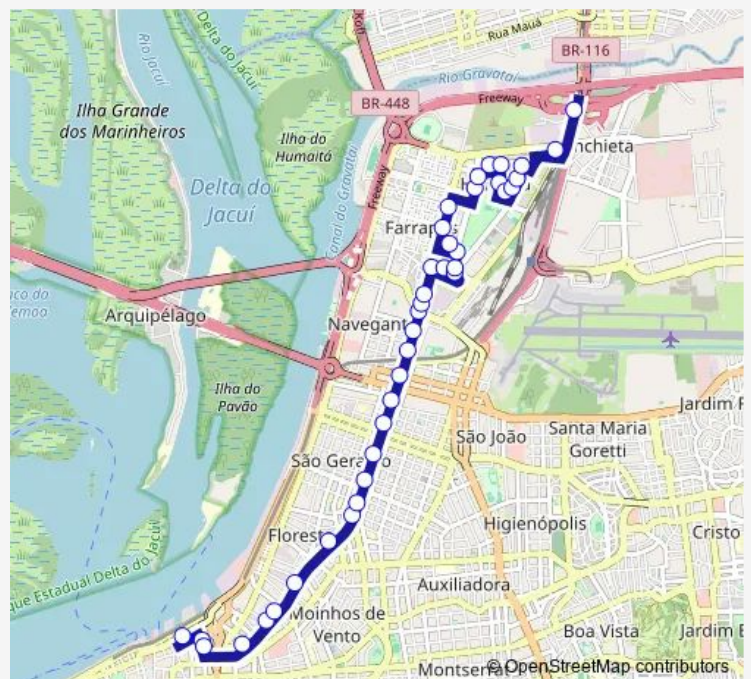

A J Renner 495

A J Renner 695

A J Renner SN DF Posto Shell

Route schedule

Julio DE Castilhos NN 341 — Ernesto Neugebauer AL 2470

Monday 07:20-13:00

Tuesday 07:20-13:00

Wednesday 07:20-13:00

Thursday 07:20-13:00

Friday 07:20-13:00

Saturday —

Sunday —

Route info

Direction: Julio DE Castilhos NN 341

Stops: 39

Trip Duration: 0 hour 35 min

Wednesday 11:40-16:52

Thursday 11:40-16:52

Friday 11:40-16:52

Saturday —

Sunday —

Route info

Direction: Jose Pedro Boessio AL 114

Stops: 46