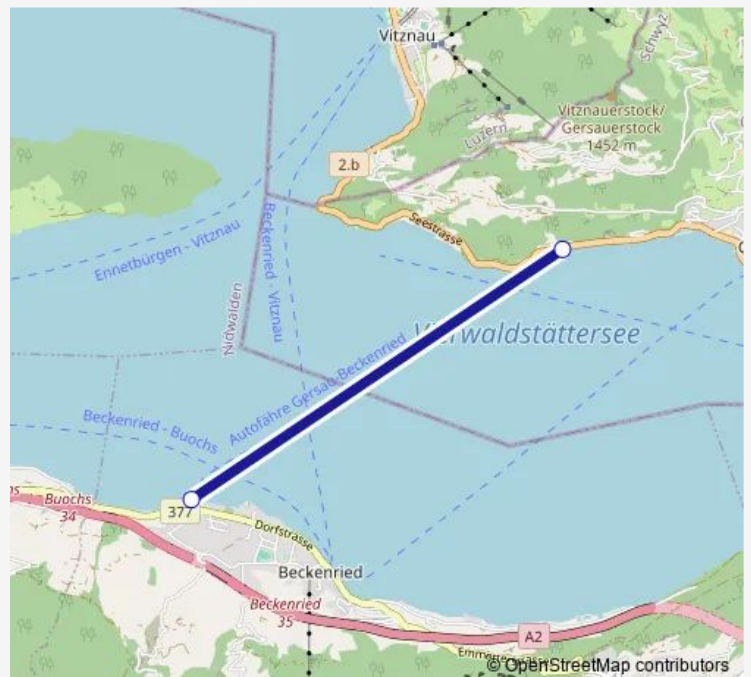

### Direction

undefined — undefined

0 stops

[Open route schedule](#)

### Route schedule

undefined — undefined

Monday	17:40
Tuesday	17:40
Wednesday	17:40
Thursday	17:40
Friday	17:40
Saturday	17:40
Sunday	17:40

### Route info

Direction:

Stops: 0

Trip Duration: – min

■ 42 — FAE 42

42 Ferry time schedules and route maps are available in an offline PDF at [busmaps.com](https://busmaps.com). Use the [busmaps.com](https://busmaps.com) website to see live bus times, train schedule or subway schedule, and step-by-step directions for all public transit in Beckenried