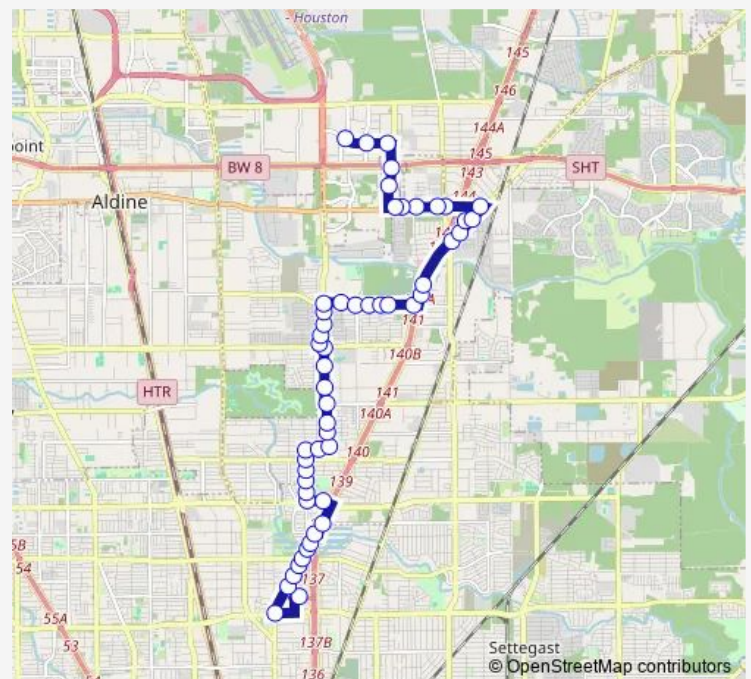

Jensen Dr @ Topping St

Jensen Dr @ Parker Rd

Jensen Dr @ Deutser

Jensen Dr @ Eastex Freeway

Jensen Dr @ Saunders Rd

Eastex Freeway @ Langley Rd

Little York Rd @ Eastex Freeway

Little York Rd @ Bentley Rd

Hartley Rd @ Bertrand St

### Route schedule

Tidwell Transit Center — World Houston Pkwy @ International

Monday 04:35-21:00

Tuesday 04:35-21:00

Wednesday 04:35-21:00

Thursday 04:35-21:00

Friday 04:35-21:00

Saturday 04:25-19:00

### Route info

Direction: Tidwell Transit Center

Stops: 53

Trip Duration: 0 hour 38 min

083 — Lee Road - Jfk

Hartley Rd @ Mount Houston Rd

Gloger St @ Orange Grove Dr

Gloger St @ Orange Grove Dr Mb