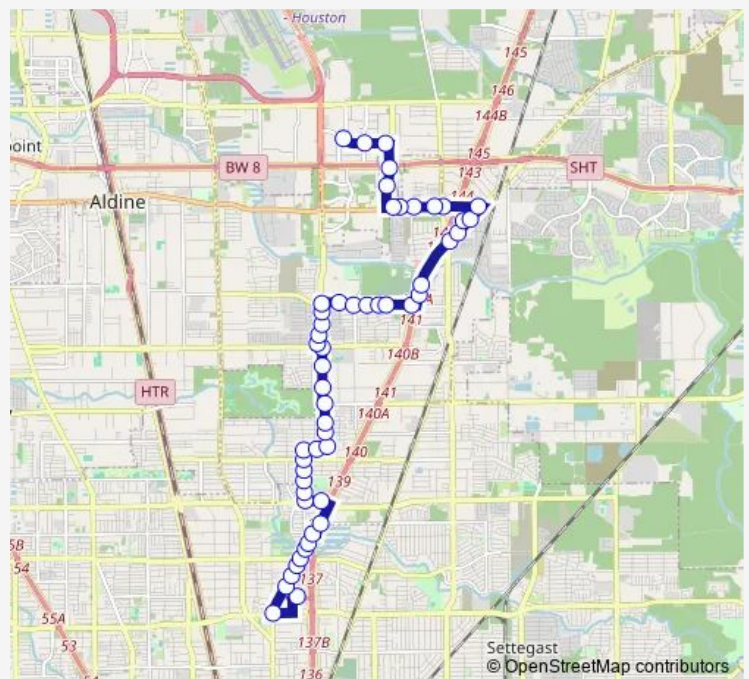

Jensen Dr @ Skippy St

Jensen Dr @ Hitchcock St

Jensen Dr @ Topping St

Jensen Dr @ Parker Rd

Jensen Dr @ Deutser

Jensen Dr @ Eastex Freeway

Jensen Dr @ Saunders Rd

Eastex Freeway @ Langley Rd

Hartley Rd @ Mooney Rd

Hartley Rd @ Mooney Rd

Hartley Rd @ Bertrand St

Route schedule

Tidwell Transit Center — World Houston Pkwy @ International

Monday 04:35-21:00

Tuesday 04:35-21:00

Wednesday 04:35-21:00

Thursday 04:35-21:00

Friday 04:35-21:00

Saturday 04:25-19:00

Sunday 04:25-19:00

Route info

Direction: Tidwell Transit Center

Stops: 53

Trip Duration: 0 hour 38 min

Saturday 04:55-18:55

Sunday 04:55-18:55

Route info

Direction: World Houston Pkwy @ International

Stops: 47

Trip Duration: 0 hour 45 min

Hartley Rd @ Bertrand St

Hartley Rd @ Castledale Dr