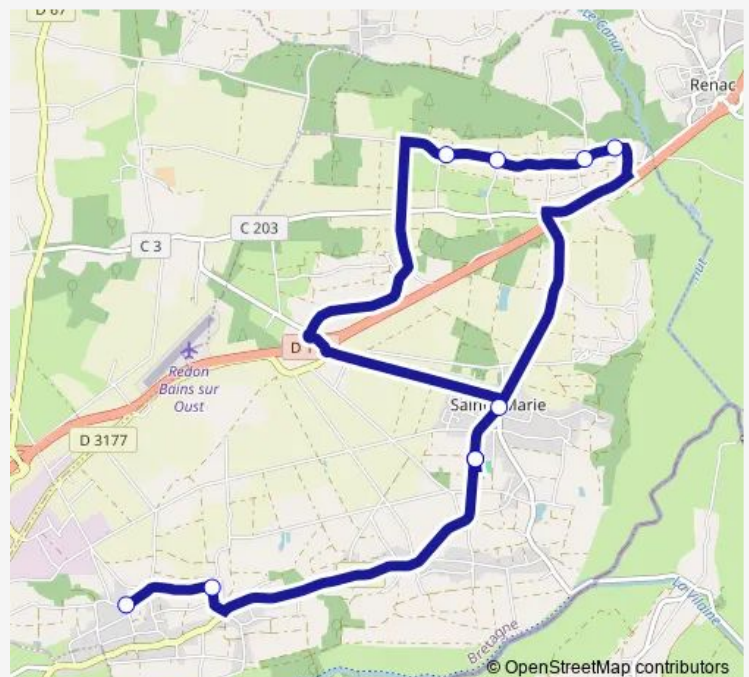

### Route schedule

Domaine de Cléa (Primaire) — Ecole La Providence

Monday 08:00

Tuesday 08:00

Wednesday —

Thursday 08:00

Friday 08:00

Saturday —

### Route info

Direction: Domaine de Cléa (Primaire)

Stops: 9

Trip Duration: 0 hour 40 min

## Route info

Direction: Noyal

Stops: 9

Trip Duration: 0 hour 47 min

## Route info

Direction: Parc Anger - 35

Stops: 12

Trip Duration: 0 hour 49 min

**Direction**

Parc Anger - 35 — Noyal

7 stops

[Open route schedule](#)