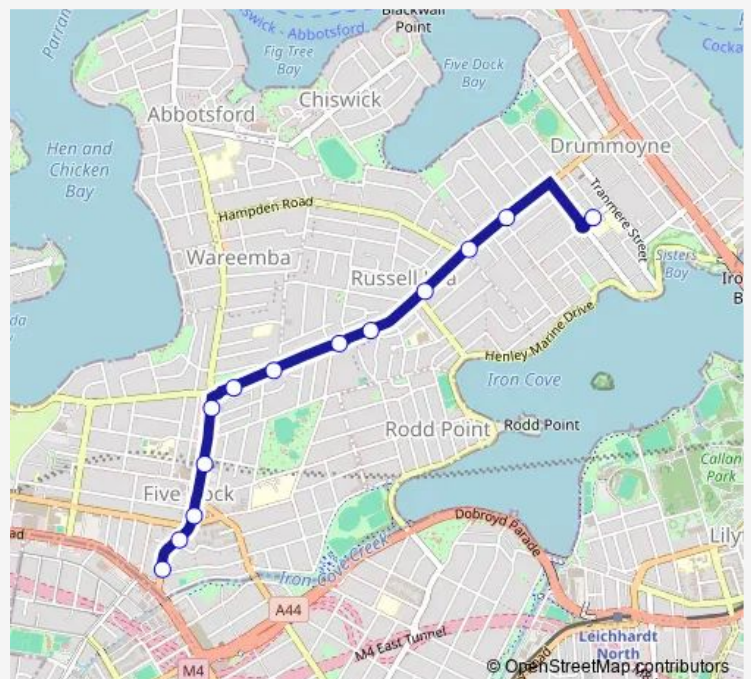

School Bus 707w Drummoyne PS to Five Dock

[Go to website](#)

Direction

Drummoyne Public School, Rawson Av — Great North Rd At Harrabrook Av

13 stops

[Open route schedule](#)

Drummoyne Public School, Rawson Av

Lyons Rd At Gipps St

Lyons Rd At Janet St

Lyons Rd Opp Mons St

Lyons Rd After Lamrock Av

Lyons Rd Before Ingham Av

Lyons Rd Opp Pine Av

Lyons Rd Opp Storey Park

Great North Rd Before Rodd Rd

Five Dock Shops, Great North Rd

Club Five Dock Rsl, Great North Road

Great North Rd At Murralong Av

Great North Rd At Harrabrook Av

Route schedule

Drummoyne Public School, Rawson Av — Great North Rd At Harrabrook Av

Monday	15:30
Tuesday	15:30
Wednesday	15:30
Thursday	15:30
Friday	15:30
Saturday	—
Sunday	—

Route info

Direction: Drummoyne Public School, Rawson Av

Stops: 13

Trip Duration: 0 hour 11 min

707w — Drummoyne PS to Five Dock