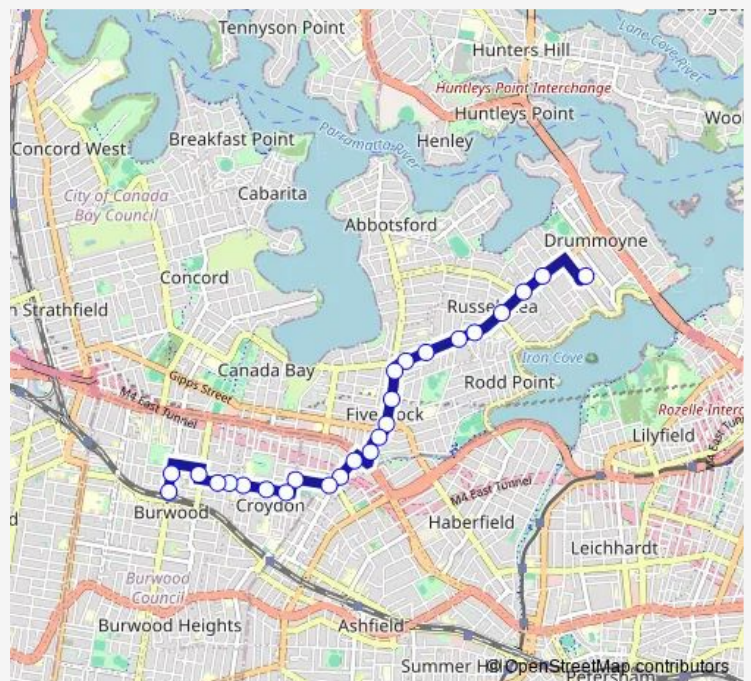

School Bus 707w Drummoyne PS to Burwood Station

[Go to website](#)

Direction

Drummoyne Public School, Rawson Av — Burwood Station, Burwood Rd, Stand H

25 stops

[Open route schedule](#)

Drummoyne Public School, Rawson Av

Ashfield Centenary Sports Area, Church St

Queen St At Robinson St

Queen St Opp Blair Park

Holy Innocents Primary School, Queen St

Queen St At Lucas Rd

Route schedule

Drummoyne Public School, Rawson Av — Burwood Station, Burwood Rd, Stand H

| | |
|-----------|-------|
| Monday | 15:32 |
| Tuesday | 15:32 |
| Wednesday | 15:32 |
| Thursday | 15:32 |
| Friday | 15:32 |
| Saturday | — |
| Sunday | — |

Route info

Direction: Drummoyne Public School, Rawson Av

Stops: 25

Trip Duration: 0 hour 20 min

707w — Drummoyne PS to Burwood Station

Victoria St At Boronia Av

Westfield Burwood, Shaftesbury Rd

Westfield Burwood, Burwood Rd

Burwood Station, Burwood Rd, Stand H

707w School Bus time schedules and route maps are available in an offline PDF at busmaps.com. Use the busmaps.com website to see live bus times, train schedule or subway schedule, and step-by-step directions for all public transit in Sydney