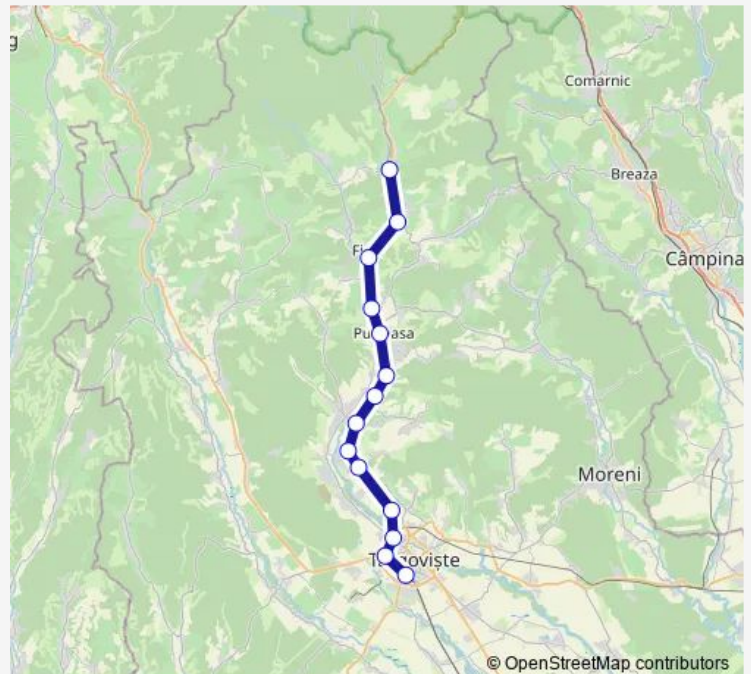

Țepeș Vodă h.

Pietroșița Hm.

## Route schedule

Târgoviște — Pietroșița Hm.

Monday	03:37-13:40
Tuesday	03:37-13:40
Wednesday	03:37-13:40
Thursday	03:37-13:40
Friday	03:37-13:40
Saturday	03:37-13:40
Sunday	03:37-13:40

## Route info

Direction: Târgoviște

Stops: 14

Trip Duration: 0 hour 58 min

R: Târgoviște - Pietroșița Hm. Rail time schedules and route maps are available in an offline PDF at [busmaps.com](https://busmaps.com). Use the [busmaps.com](https://busmaps.com) website to see live bus times, train schedule or subway schedule, and step-by-step directions for all public transit in Targoviste