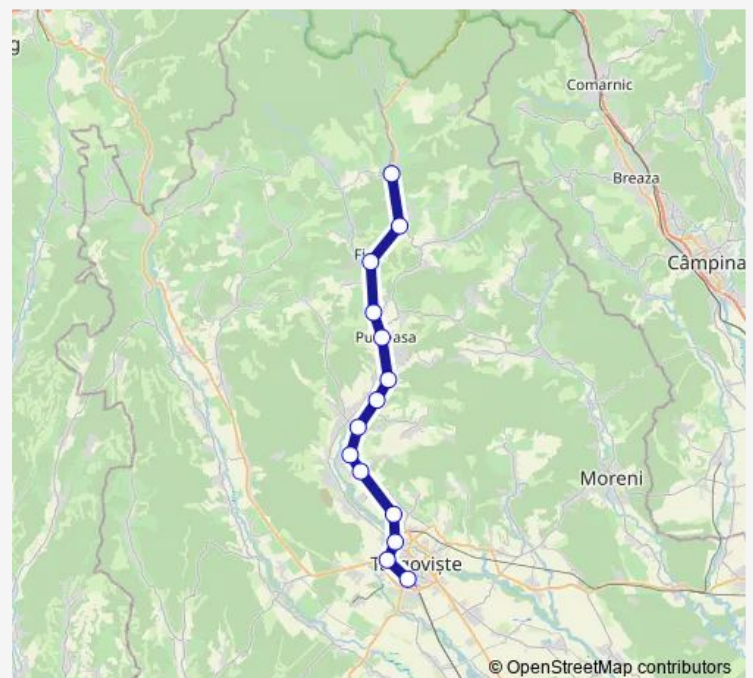

Țepeș Vodă h.

Pietroșița Hm.

## Route schedule

Târgoviște — Pietroșița Hm.

Monday	03:37-13:40
Tuesday	03:37-13:40
Wednesday	03:37-13:40
Thursday	03:37-13:40
Friday	03:37-13:40
Saturday	03:37-13:40
Sunday	03:37-13:40

## Route info

Direction: Târgoviște

Stops: 14

Trip Duration: 0 hour 58 min

R: Târgoviște - Pietroșița Hm. Rail time schedules and route maps are available in an offline PDF at [busmaps.com](https://busmaps.com). Use the [busmaps.com](https://busmaps.com) website to see live bus times, train schedule or subway schedule, and step-by-step directions for all public transit in Targoviste