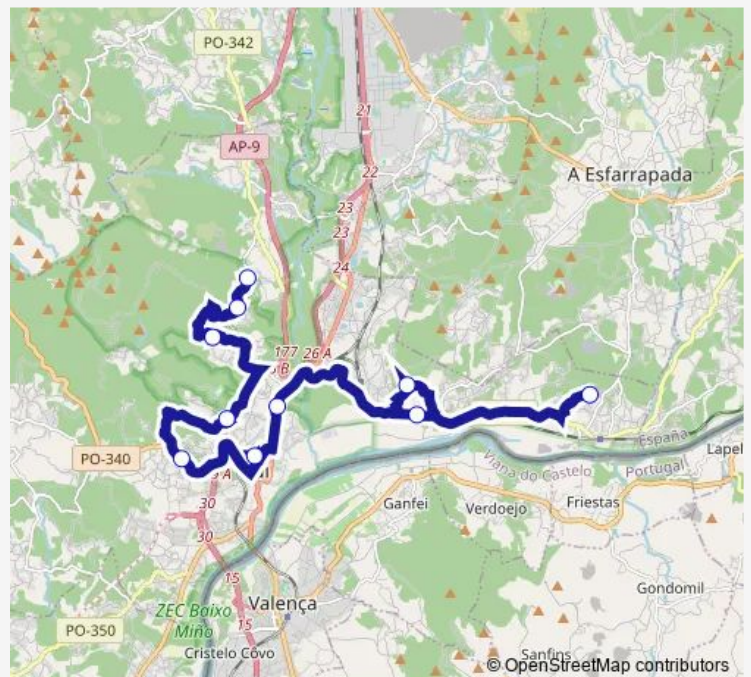

Mercado de Abastos

Cruceiro DO Monte

Cuartel

Devesa Arriba li

Poza Real

Nito

### Route schedule

CEP de Caldelas — Nito

Monday 14:05

Tuesday 14:05

Wednesday 14:05

Thursday —

Friday 14:05

Saturday —

### Route info

Direction: CEP de Caldelas

Stops: 10

Trip Duration: 0 hour 50 min

XG859020 — CEP de Caldelas-Nito

BusMaps

**Direction**

Nito — CEP de Caldelas

Wednesday 08:10

Thursday —

Friday 08:10

Saturday —

Sunday —

**Route info**

Direction: Nito

Stops: 10