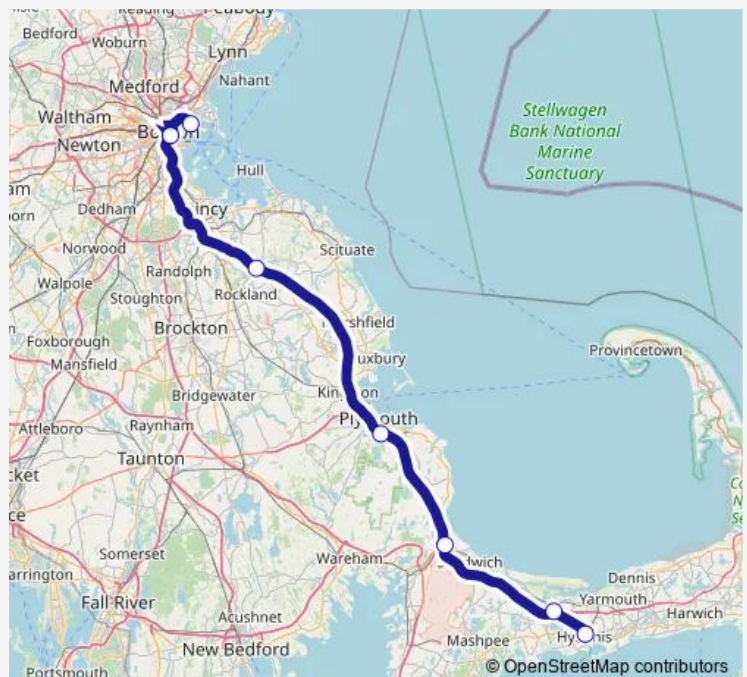

Bus Hyannis - South Shore to Logan Airport

[Go to website](#)

Direction

Logan International Airport — Hyannis Transportation Center

7 stops

[Open route schedule](#)

Logan International Airport

South Station Transp. Ctr

Monday 06:00-23:30

Tuesday 06:00-23:30

Wednesday 06:00-23:30

Thursday 06:00-23:30

Friday 06:00-23:30

Saturday 06:00-23:30

Sunday 06:00-23:30

Route info

Direction: Logan International Airport

Stops: 7

Trip Duration: 2 hour 15 min

Hyannis - South Shore to Logan Airport

Direction

Hyannis Transportation Center — Logan International Airport

7 stops

[Open route schedule](#)

Hyannis Transportation Center

Park & Ride Lot, Rte 6 & 132

Park & Ride, Exit 1A/B - Jct. US 6

Park & Ride Lot, Ex 13 Info. Ctr.

Park & Ride Lot, Rte 3 & 228

South Station Transp. Ctr

Logan International Airport