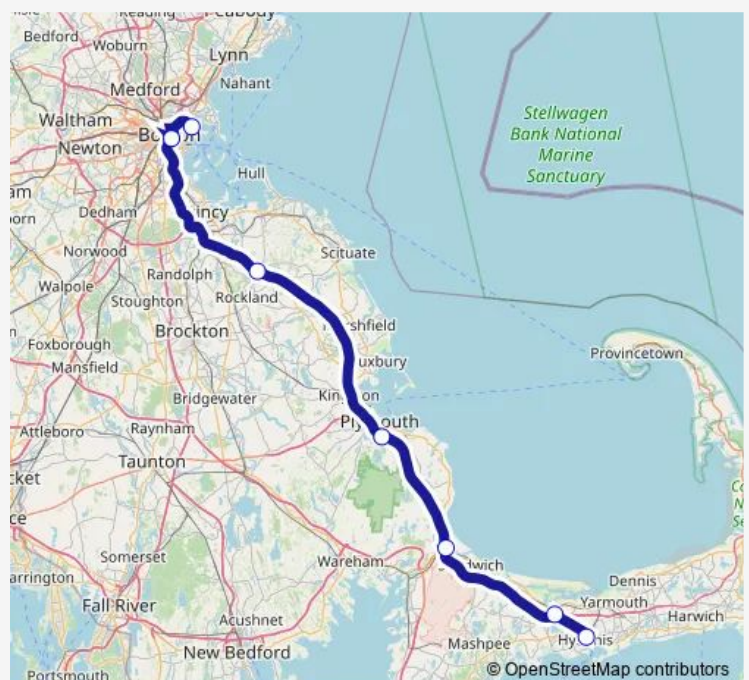

Bus Hyannis - South Shore to Logan Airport

[Go to website](#)

Direction

Logan International Airport — Hyannis Transportation Center

7 stops

[Open route schedule](#)

Logan International Airport

South Station Transp. Ctr

Monday 06:00-23:30

Tuesday 06:00-23:30

Wednesday 06:00-23:30

Thursday 06:00-23:30

Friday 06:00-23:30

Saturday 06:00-23:30

Sunday 06:00-23:30

Route info

Direction: Logan International Airport

Stops: 7

Trip Duration: 2 hour 15 min

Hyannis - South Shore to Logan Airport

Direction

Hyannis Transportation Center — Logan International Airport

7 stops

[Open route schedule](#)

Hyannis Transportation Center

Park & Ride Lot, Rte 6 & 132

Park & Ride, Exit 1A/B - Jct. US 6

Park & Ride Lot, Ex 13 Info. Ctr.

Park & Ride Lot, Rte 3 & 228

South Station Transp. Ctr

Logan International Airport