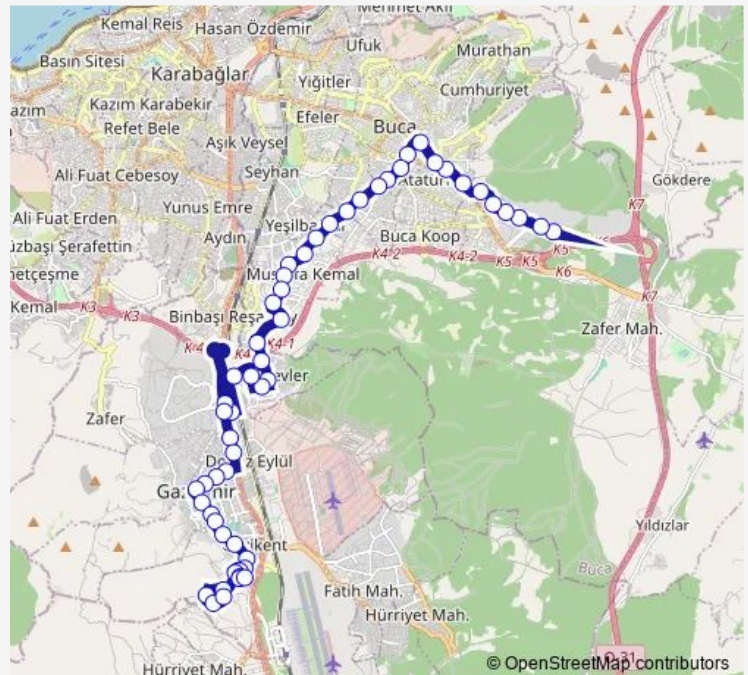

Thursday 06:00-23:00

Friday 06:00-23:00

Saturday 06:10-21:05

Sunday 06:10-21:05

Route info

Direction: Tinaztepe Yerleşke Son Durak

Stops: 55

Trip Duration: 1 hour 25 min