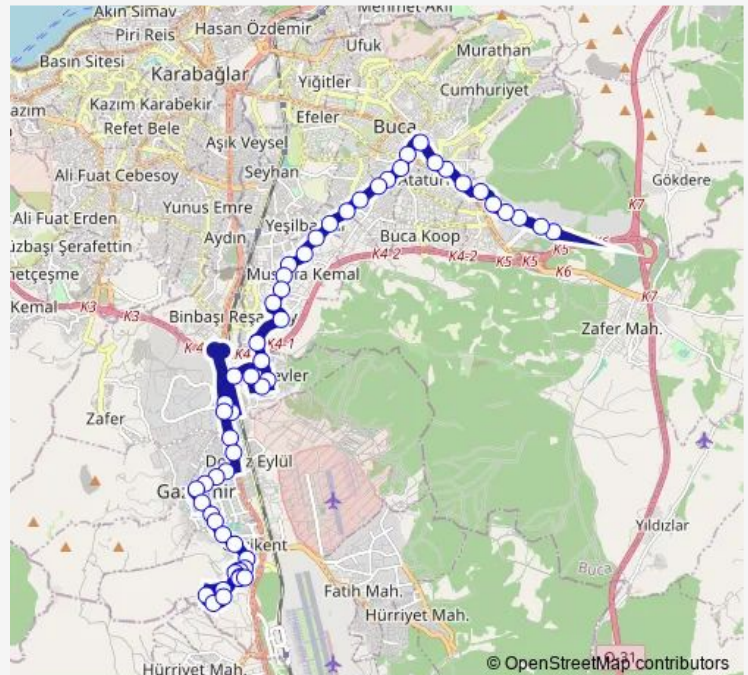

Thursday 06:00-23:00

Friday 06:00-23:00

Saturday 06:10-21:05

Sunday 06:10-21:05

Route info

Direction: Tinaztepe Yerleşke Son Durak

Stops: 55

Trip Duration: 1 hour 25 min