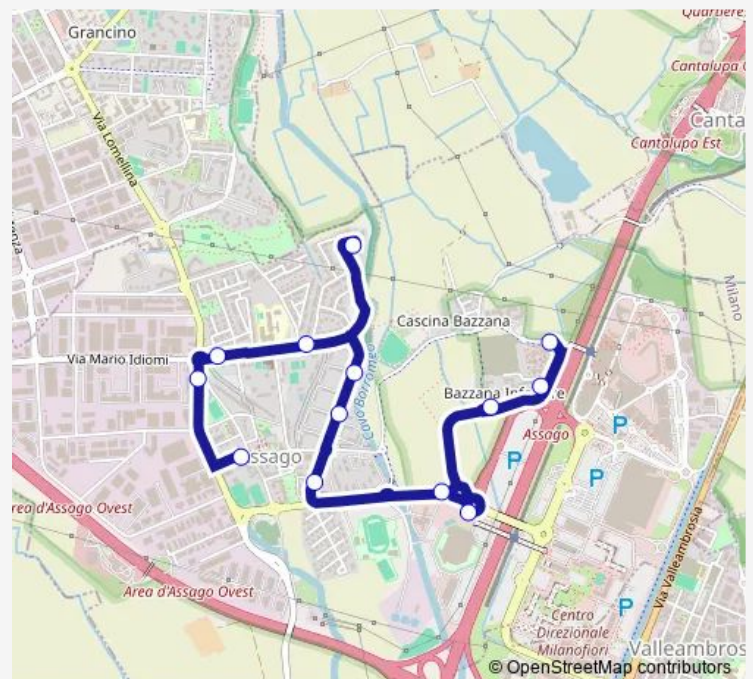

Via del Parco (Assago)

via matteotti via a.moro (assago)

via matteotti via g.verdi (assago)

via matteotti via g.verdi (assago)

Assago (Via Del Sole)

Route schedule

Assago Nord M2 — Assago (Via Del Sole)

Monday	06:45-00:23 ⁺¹
Tuesday	06:45-00:23 ⁺¹
Wednesday	06:45-00:23 ⁺¹
Thursday	06:45-00:23 ⁺¹
Friday	06:45-00:23 ⁺¹
Saturday	07:03-00:23 ⁺¹
Sunday	06:47-00:22 ⁺¹

Route info

Direction: Assago Nord M2

Stops: 13

Trip Duration: 0 hour 15 min

■ 353 — assago (via bazzana) - assago (via del sole)

BusMaps

Direction

Assago (Via Del Sole) — Assago Nord M2

9 stops

[Open route schedule](#)

Assago (Via Del Sole)

via matteotti via g.verdi (assago)

via matteotti via a.moro (assago)

Via del Parco (Assago)

via matteotti, 16 (assago)

via matteotti via dei caduti (assago)

Route info

Direction: Assago (Via Del Sole)

Stops: 9

Trip Duration: 0 hour 52 min

353 Bus time schedules and route maps are available in an offline PDF at busmaps.com. Use the busmaps.com website to see live bus times, train schedule or subway schedule, and step-by-step directions for all public transit in Assago