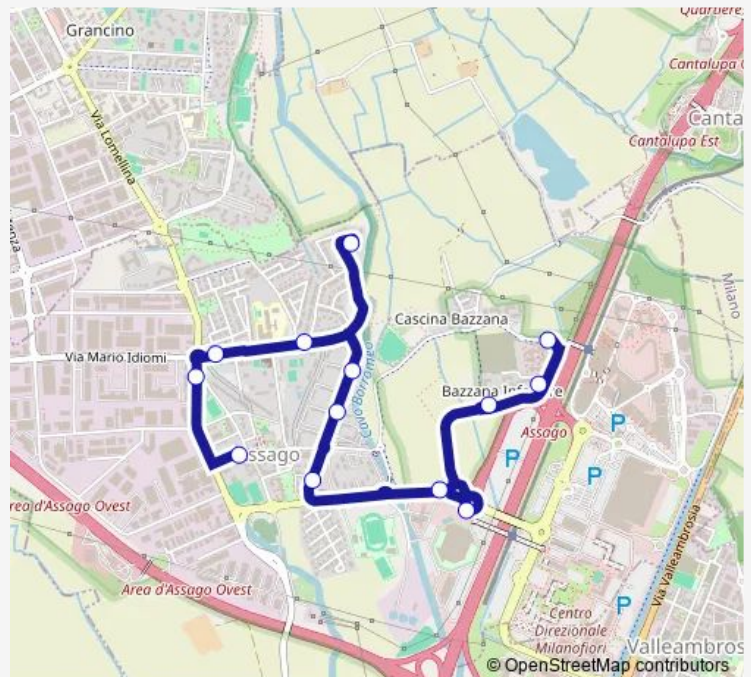

Bus 353 assago (via del sole) - assago (via bazzana)

[Go to website](#)

Direction

Assago Nord M2 — Assago (Via Del Sole)

13 stops

[Open route schedule](#)

Assago Nord M2

Via Giovanni Paolo II Via Bazzana (Assago)

Via del Parco (Assago)

via matteotti via a.moro (assago)

via matteotti via g.verdi (assago)

via matteotti via g.verdi (assago)

Assago (Via Del Sole)

Route schedule

Assago Nord M2 — Assago (Via Del Sole)

Monday	06:45-00:23 ⁺¹
Tuesday	06:45-00:23 ⁺¹
Wednesday	06:45-00:23 ⁺¹
Thursday	06:45-00:23 ⁺¹
Friday	06:45-00:23 ⁺¹
Saturday	07:03-00:23 ⁺¹
Sunday	06:47-00:22 ⁺¹

Route info

Direction: Assago Nord M2

Stops: 13

Trip Duration: 0 hour 15 min

■ 353 — assago (via del sole) - assago (via bazzana)

Direction

Assago (Via Del Sole) — Assago Nord M2

9 stops

Route info

Direction: Assago (Via Del Sole)

Stops: 9

Trip Duration: 0 hour 13 min

353 Bus time schedules and route maps are available in an offline PDF at busmaps.com. Use the busmaps.com website to see live bus times, train schedule or subway schedule, and step-by-step directions for all public transit in Assago