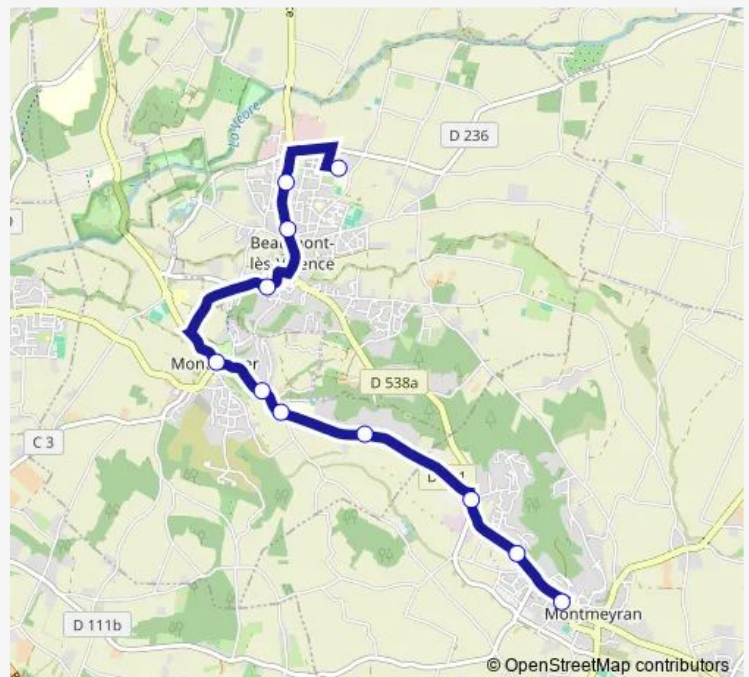

Colombes

3 Becs

Monteleger Village

Beaumont Gare

Maison DES Associations

LES Chirons

College Marcelle Rivier

Route schedule

Montmeyran LE Parc — College Marcelle Rivier

Monday 07:32-08:29

Tuesday 07:32-08:29

Wednesday 07:32-08:29

Thursday 07:32-08:29

Friday 07:32-08:29

Saturday —

Sunday —

Route info

Direction: Montmeyran LE Parc

Stops: 11

Trip Duration: 0 hour 16 min

■ 353 — Ligne 350

353 Bus time schedules and route maps are available in an offline PDF at busmaps.com. Use the busmaps.com website to see live bus times, train schedule or subway schedule, and step-by-step directions for all public transit in Valence