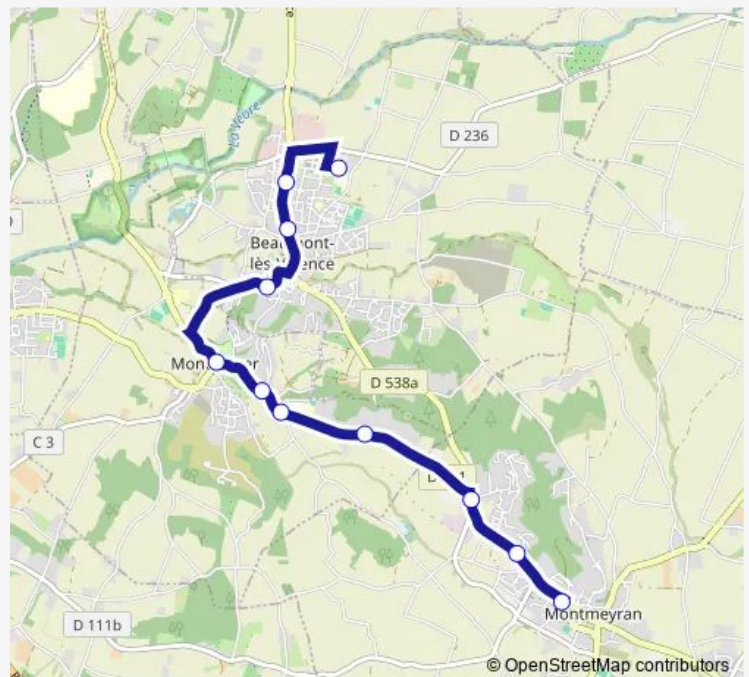

College Marcelle Rivier

Route schedule

Montmeyran LE Parc — College Marcelle Rivier

Monday 07:32-08:29

Tuesday 07:32-08:29

Wednesday 07:32-08:29

Thursday 07:32-08:29

Friday 07:32-08:29

Saturday —

Sunday —

Route info

Direction: Montmeyran LE Parc

Stops: 11

Trip Duration: 0 hour 16 min

353 — Ligne 350

353 Bus time schedules and route maps are available in an offline PDF at busmaps.com. Use the busmaps.com website to see live bus times, train schedule or subway schedule, and step-by-step directions for all public transit in Valence