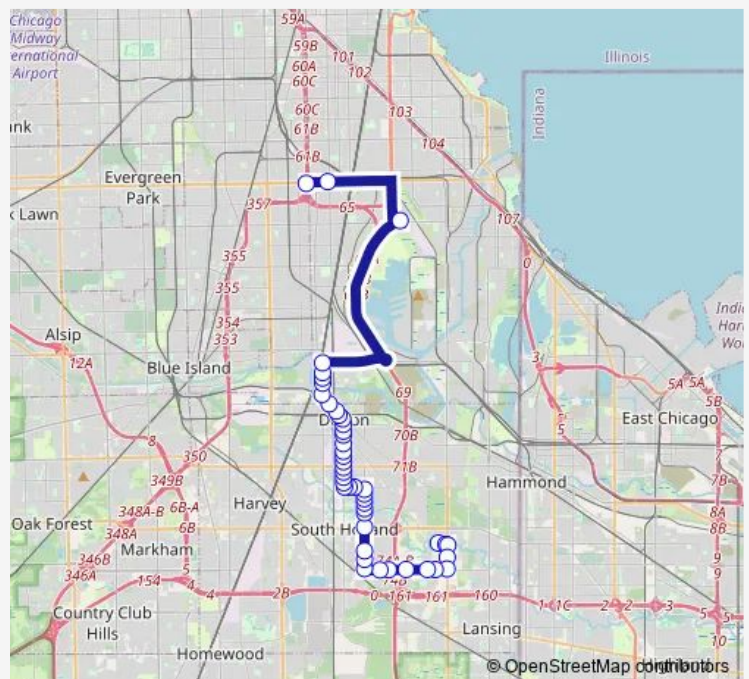

Cottage Grove Ave & Gouwens Ln

### Route schedule

Pace Homewood Park-n-Ride — 95th/Dan Ryan CTA Station Bay Z

Monday 05:32-23:18

Tuesday 05:32-23:18

Wednesday 05:32-23:18

Thursday 05:32-23:18

Friday 05:32-23:18

Saturday 05:01-19:41

### Route info

Direction: Pace Homewood Park-n-Ride

Stops: 47

Trip Duration: 0 hour 50 min

Cottage Grove Ave & 154th St

154th St & Irving Ave / Park Ln

154th St & Evers St / Maple St

154th St & Doctor MLK Drive / South Park Ave

Doctor MLK Drive & 153rd St

Doctor MLK Drive & 152nd St

Doctor MLK Drive & 151st St

Doctor MLK Drive & Sibley Blvd

Doctor MLK Drive & 149th St

Doctor MLK Drive & Stewart Ave

Doctor MLK Drive & 147th St

Doctor MLK Drive & Engle St