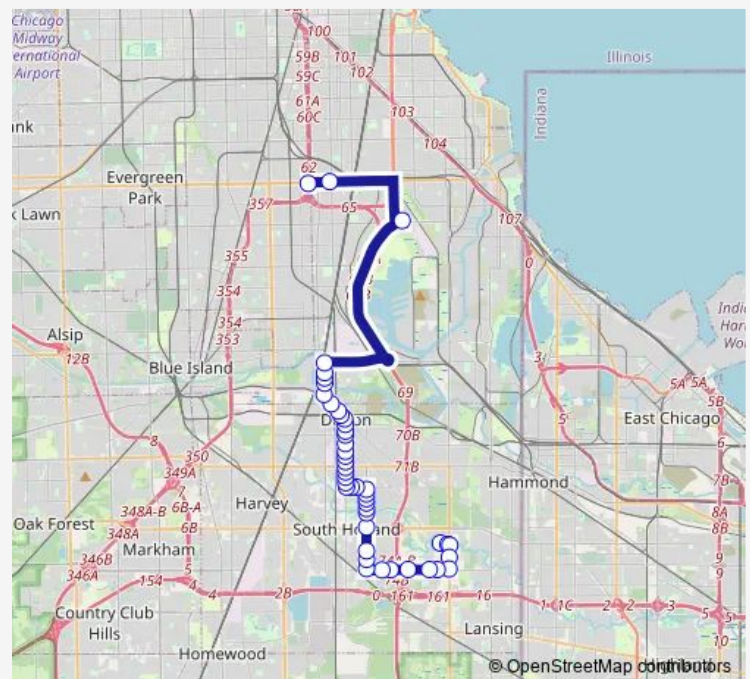

Friday 05:32-23:18

Saturday 05:01-19:41

Sunday 07:50-20:50

Route info

Direction: Pace Homewood Park-n-Ride

Stops: 47

Trip Duration: 0 hour 52 min

353 — 95th/Dan Ryan CTA-Calumet City-Homewood Limited

Cottage Grove Ave & 154th St

154th St & Irving Ave / Park Ln

154th St & Evers St / Maple St

154th St & Doctor MLK Drive / South Park Ave

Doctor MLK Drive & 153rd St

Doctor MLK Drive & 152nd St

Doctor MLK Drive & 151st St

Doctor MLK Drive & Sibley Blvd

Doctor MLK Drive & 149th St

Doctor MLK Drive & Stewart Ave

Doctor MLK Drive & 147th St

Doctor MLK Drive & Engle St

Doctor MLK Drive & 144th St

Doctor MLK Drive & Greenwood Rd

Doctor MLK Drive & 142nd St

Doctor MLK Drive & Lincoln Ave

Lincoln Ave & Park Ave

Lincoln Ave & Claussen Ct

Lincoln Ave & 138th St / Leyden Ave

Indiana Ave & 136th St (Riverdale Turnaround)

Indiana Ave & 134th St

Indiana Ave & 133rd St