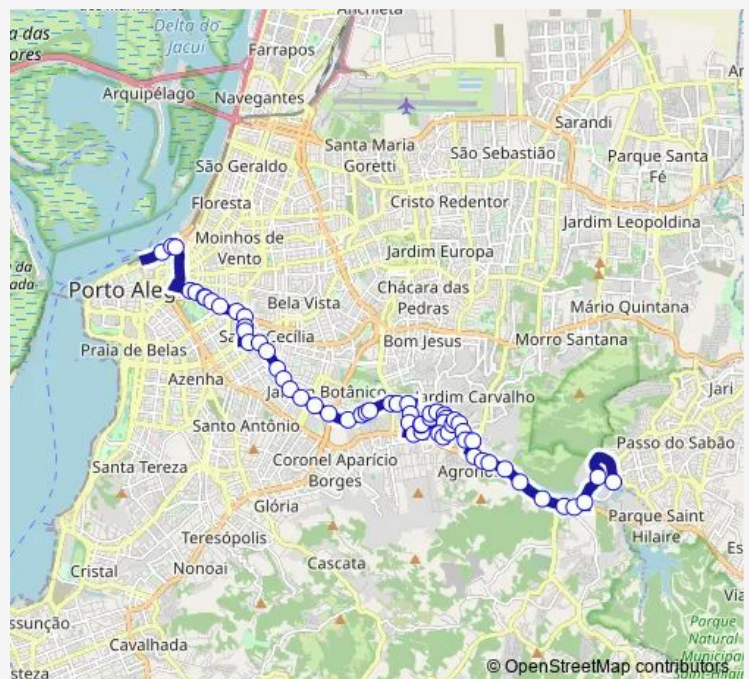

Saturday 04:50-23:30

Sunday 04:50-23:23

Route info

Direction: Julio DE Castilhos

Stops: 61

Trip Duration: 0 hour 50 min

Partenon Ipiranga

Partenon Ipiranga