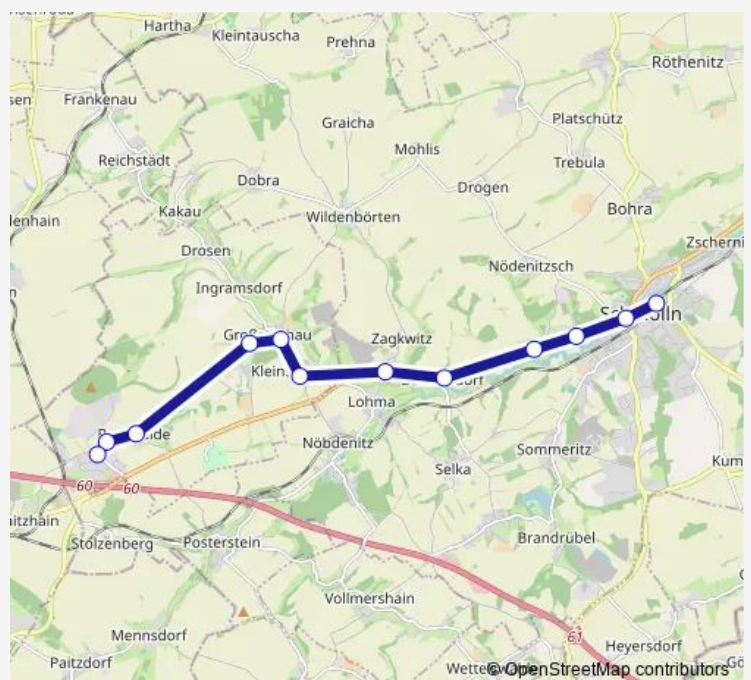

Beerwalde (Löbichau), Ort

Beerwalde (Löbichau), Teich

Beerwalde (Löbichau), Alte Str./Industriegebiet

Route schedule

Schmölln (Thür.), Bahnhof (Bus) — Beerwalde (Löbichau), Alte Str./Industriegebiet

Monday 21:14

Tuesday 21:14

Wednesday 21:14

Thursday 21:14

Friday 21:14

Saturday 21:14

Sunday 21:14

Route info

Direction: Schmölln (Thür.), Bahnhof (Bus)

Stops: 12

Trip Duration: 0 hour 20 min

353 — Bus 353

Direction

Beerwalde (Löbichau), Windmühlenstr./Industriegebiet —
Schmölln (Thür.), Bahnhof (Bus)

12 stops

[Open route schedule](#)

Beerwalde (Löbichau), Windmühlenstr./Industriegebiet

Monday 22:20

Tuesday 22:20

Wednesday 22:20

Thursday 22:20

Friday 22:20

Saturday 22:20

Sunday 22:20

Route info