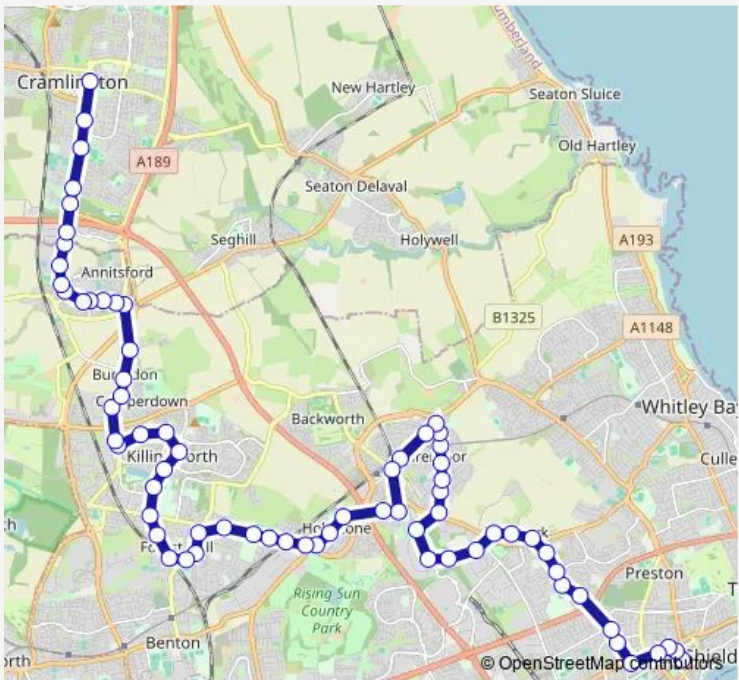

Bus 353 North Shields - Cramlington

[Go to website](#)

Direction
 Dudley Lane Shops — Transport Hub
 65 stops
[Open route schedule](#)

- Dudley Lane Shops
- Whitelea
- Stonelaw
- Glenluce Drive roundabout
- Barns Park
- Dudley Lane
- Dudley Lane-Northern Terrace
- Dudley Lane-Grieves Row
- Dudley Lane-Meadowbank
- Fern Drive - Market Street
- Fern Drive-Library
- Fern Drive-Annitsford Drive
- Fern Drive - Burradon Road
- Burradon Road
- Burradon Road
- Burradon Road-Kirkwood
- Burradon Road - Camperdown Hotel
- Camperdown
- Station Road-Angus Close
- West Bailey - Angus Close
- West Bailey-School

Route schedule
 Dudley Lane Shops — Transport Hub

Monday	06:07
Tuesday	06:07
Wednesday	06:07-17:29
Thursday	06:07-17:29
Friday	06:07
Saturday	—
Sunday	08:50-17:29

Route info
 Direction: Dudley Lane Shops
 Stops: 65
 Trip Duration: 0 hour 58 min

Glenluce Drive roundabout

Stonelaw

Whitelea

Dudley Lane Shops

Direction

Dudley Lane Shops — Transport Hub

65 stops

[Open route schedule](#)