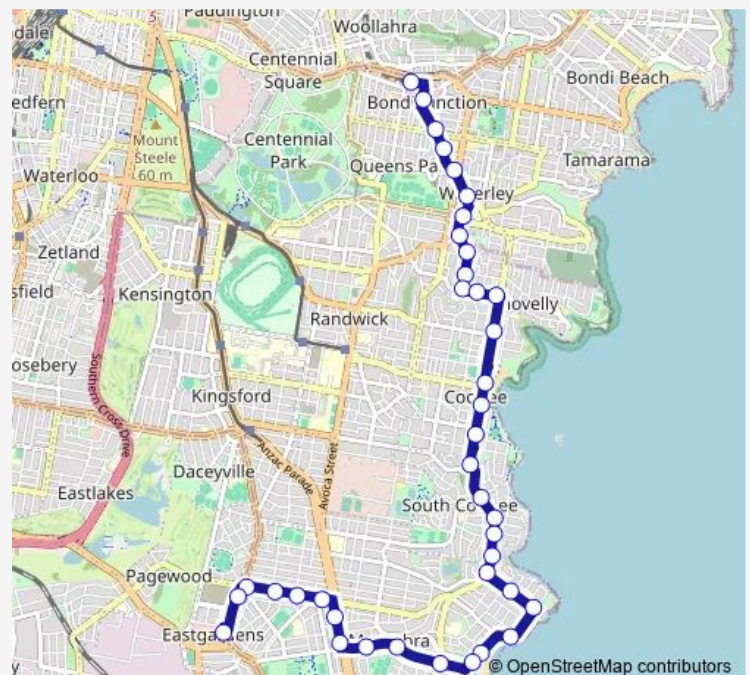

Arden St At Malabar Rd

Malabar Rd After Napper St

Malabar Rd At Denning St

Malabar Rd Opp Popplewell Park

Route schedule

Bondi Junction Station, Stand F — Westfield Eastgardens, Lower Level Set Down

Monday 06:51-23:40

Tuesday 06:51-23:40

Wednesday 06:51-23:40

Thursday 06:51-23:40

Friday 06:51-00:40⁺¹

Saturday 07:36-00:34⁺¹

Sunday 07:36-22:04

Route info

Direction: Bondi Junction Station, Stand F

Stops: 39

Trip Duration: 0 hour 36 min

353 — Prepay-Only - Eastgardens to Bondi Junction

Malabar Rd After Mermaid Av

Malabar Rd At Torrington Rd

Torrington Rd At Inman St

Torrington Rd At Marine Pde

Marine Pde Opp Bond St

Maroubra Rd At Hannan St

Maroubra Rd Before Hinkler St

Maroubra Rd Before Bunnerong Rd

Bunnerong Rd At Kingsford St

Westfield Eastgardens, Lower Level Set Down

Direction

Westfield Eastgardens Lower Level — Bondi Junction Station, Stand P