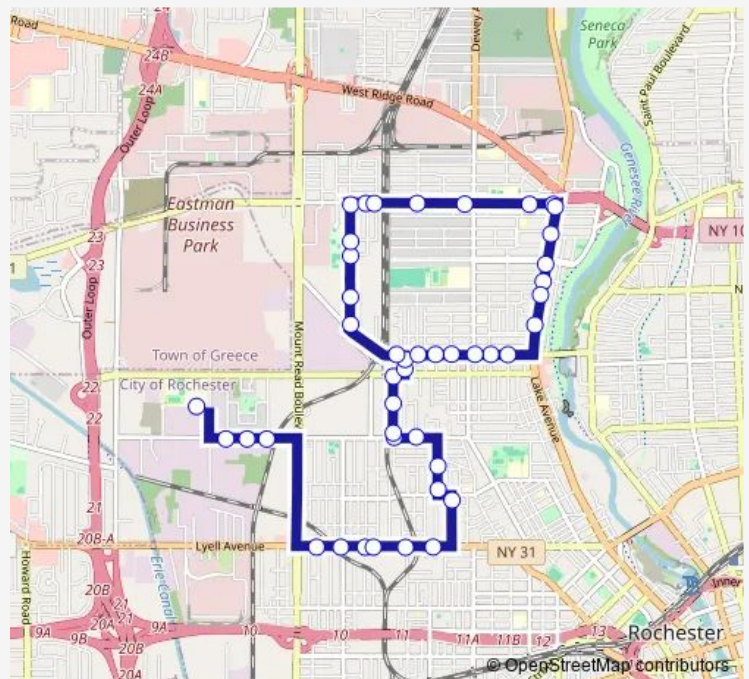

Wren & Lexington

Wren & Driving Park

Driving Park & Argo

Route schedule

Edison Tech High School — Driving Park & Dove

Monday 14:40

Tuesday 14:40

Wednesday 14:40

Thursday 14:40

Friday 11:10-14:40

Saturday —

Sunday —

Route info

Direction: Edison Tech High School

Stops: 44

Trip Duration: 0 hour 39 min

353 — Edgerton/Colfax

Lagrange & Driving Park

Lagrange & 110 La Grange

Lagrange & Arborwood Cres

Lagrange & Electric

Lagrange & Ridgeway

Ridgeway & Westmount

Ridgeway & Ramona

Stops: 39

Trip Duration: 0 hour 42 min

Curlew & Lexington

Curlew & Glenwood

Curlew & Emerson

Emerson & Robin

Emerson & Santee

Santee & Villa