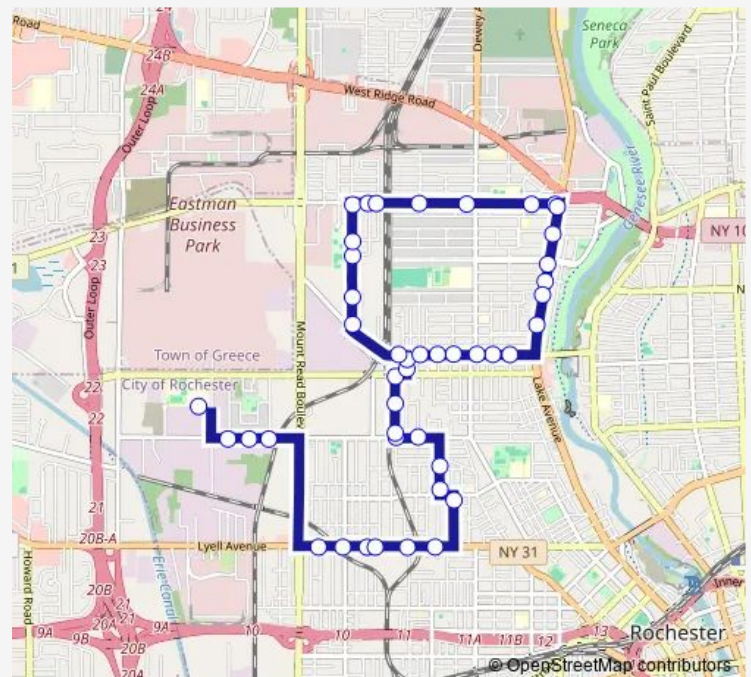

Santee & Villa

Emerson & Robin

Emerson & Curlew

Curlew & Emerson

Curlew & Glenwood

Curlew & Lexington

Wren & Lexington

Wren & Driving Park

### Route schedule

Edison Tech High School — Driving Park & Dove

Monday 14:40

Tuesday 14:40

Wednesday 14:40

Thursday 14:40

Friday 11:10-14:40

Saturday —

### Route info

Direction: Edison Tech High School

Stops: 44

Trip Duration: 0 hour 39 min

353 — Edgerton/Colfax

Lagrange & Driving Park

Lagrange & 110 La Grange

Lagrange & Arborwood Cres

## Route info

Direction: Driving Park &amp; Argo

Stops: 39

Trip Duration: 0 hour 42 min

Curlew & Lexington

Curlew & Glenwood

Curlew & Emerson

Emerson & Robin