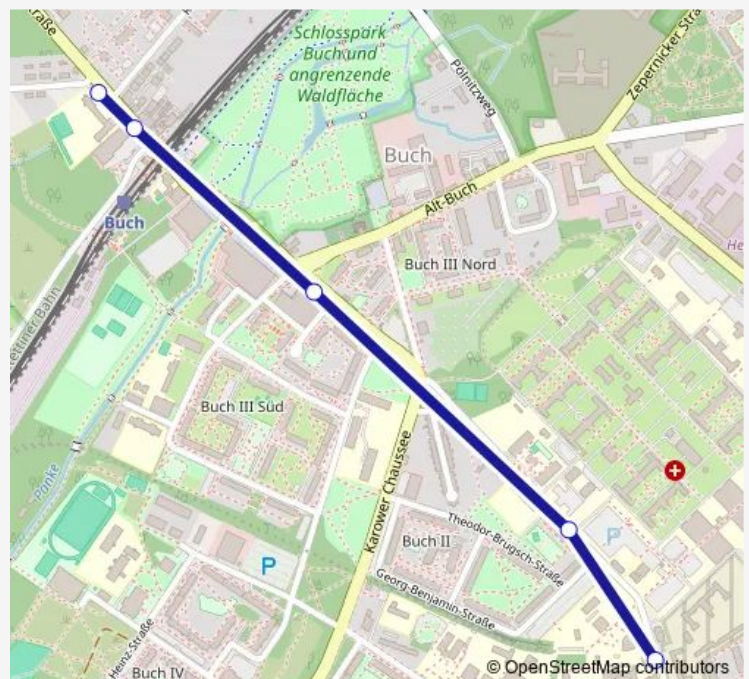

### Route info

Direction: Campus Buch

Stops: 9

Trip Duration: 0 hour 11 min

**Direction**

S Buch — Lindenberger Weg/Stadtgrenze

5 stops

[Open route schedule](#)