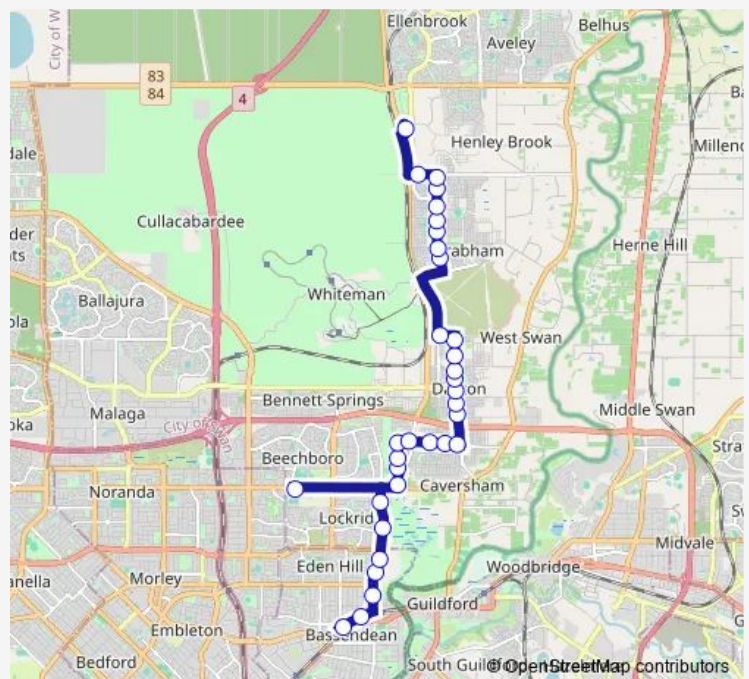

Arthur St After Chinook Dr

Arthur St Before Cranleigh St

Route schedule

Bassendean Stn Stand 3 — Henley Brook Bus Stn Stand 2

Monday 15:20

Tuesday 15:20

Wednesday 15:20

Thursday 15:20

Friday 15:20

Saturday —

Sunday —

Route info

Direction: Bassendean Stn Stand 3

Stops: 33

Trip Duration: 0 hour 38 min

Arthur St Before Platinum Rd

Arthur St Before Harrow St

Harrow St Before Isoodon St

Everglades Av Before Nuytsia Wy

Everglades Av Before Gloucester App

Partridge St After Elsey Rd

Partridge St After Kasanka Av

Partridge St After Balboa Prom

Partridge St After Livonia St

Partridge St Before Park St

Park St Before Park St

Henley Brook Bus Stn Stand 2

Direction

Bassendean Stn Stand 3 — Henley Brook Bus Stn Stand 2

33 stops

[Open route schedule](#)