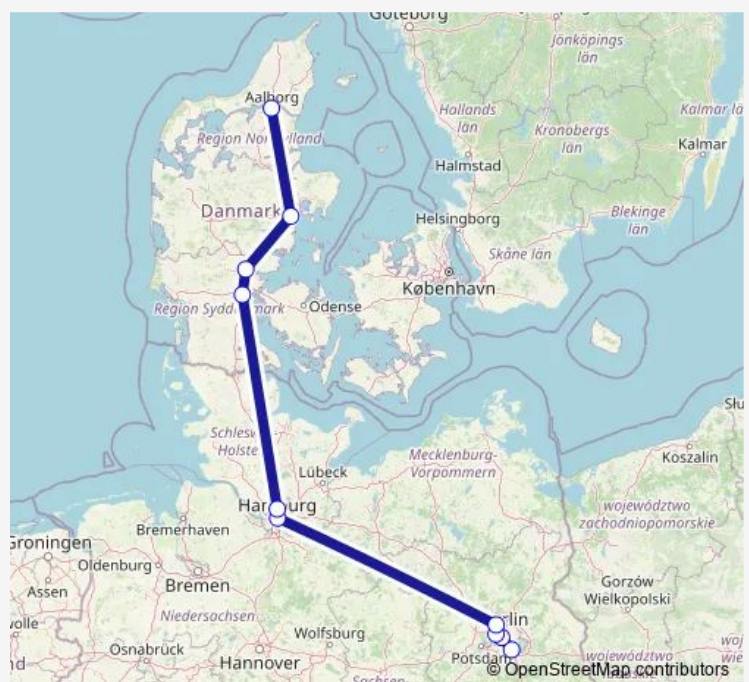

Vejle Busterminal

Kolding bus station

Hamburg Airport

Hamburg central bus station

Berlin Alt-Tegel (metro station)

Berlin central bus station

Berlin Südkreuz train station

Berlin Airport BER (Berlin Brandenburg), Terminal 1/2

Route schedule

Aalborg (Busterminal) — Berlin Airport BER (Berlin Brandenburg), Terminal 1/2

Monday	10:10
Tuesday	10:10
Wednesday	10:10
Thursday	10:10
Friday	10:10
Saturday	10:10
Sunday	10:10

Route info

Direction: Aalborg (Busterminal)

Stops: 10

Trip Duration: 11 hour 0 min

353

Direction

Berlin Airport BER (Berlin Brandenburg), Terminal 1/2 —
Aalborg (Busterminal)

10 stops

[Open route schedule](#)

Berlin Airport BER (Berlin Brandenburg), Terminal 1/2

Berlin Südkreuz train station

Berlin central bus station

Berlin Alt-Tegel (metro station)

Hamburg central bus station

Hamburg Airport

Kolding bus station

Vejle Busterminal

Aarhus C Flixbus stop