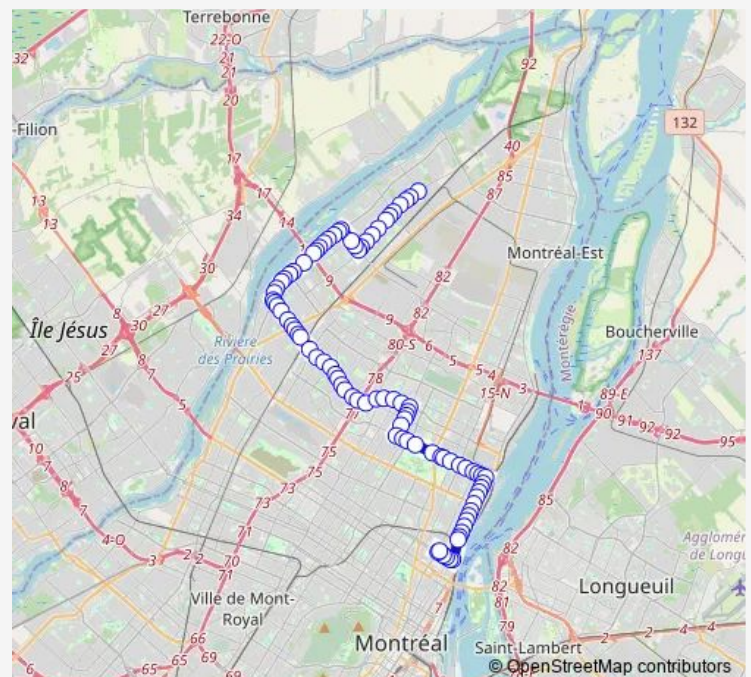

Direction

Maurice-Duplessis / Rivière-des-Prairies — Station Frontenac (du Havre / Ontario)

90 stops

[Open route schedule](#)

Maurice-Duplessis / Rivière-des-Prairies

Maurice-Duplessis / 54e Avenue

Maurice-Duplessis / Jean-Yves-Bigras

Perras / Élie-Beauregard

Perras / Fernand-Gauthier

Perras / Marc-Aurèle-Fortin

Perras / Gilbert-Barbier

Perras / 6e Avenue

Route schedule

Maurice-Duplessis / Rivière-des-Prairies — Station Frontenac (du Havre / Ontario)

Monday 03:15-02:30⁺¹

Tuesday 03:15-02:30⁺¹

Wednesday 03:15-02:30⁺¹

Thursday 03:15-02:30⁺¹

Friday 03:15-02:30⁺¹

Saturday 03:15-02:30⁺¹

Sunday 03:15-02:30⁺¹

Route info

Direction: Maurice-Duplessis / Rivière-des-Prairies

Stops: 90

Trip Duration: 1 hour 2 min

353 — Lacordaire / Maurice-Duplessis

Perras / 4e Avenue

Perras / Ozias-Leduc (Hôpital Rivière-des-Prairies)

Léger / Albert-Hudon