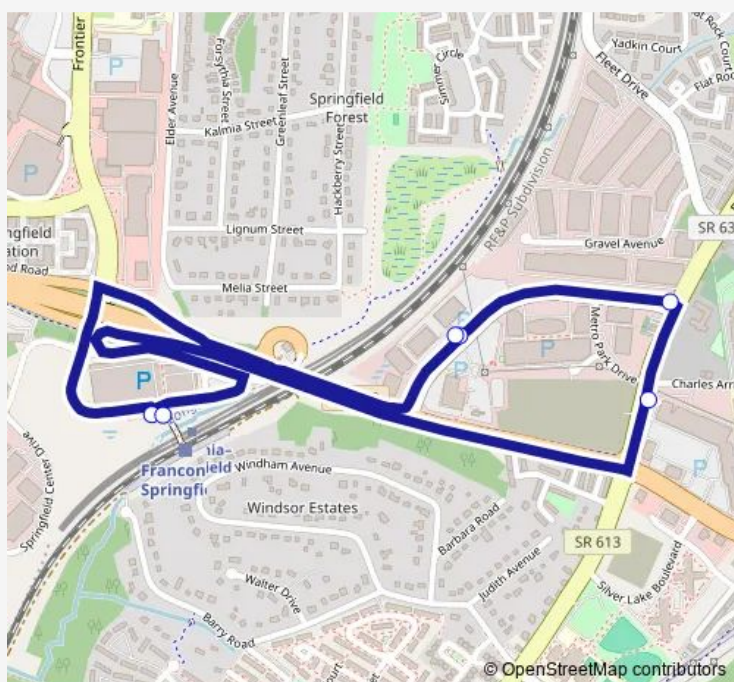

Bus 353 Tags Springfield Circ Metro Park

[Go to website](#)

**Direction**

Franconia-Springfield Metro Bay C — Franconia-Springfield Metro Bay D

6 stops

[Open route schedule](#)

Franconia-Springfield Metro Bay C

Beulah St and Charles Arrington

Walker Ln and Beulah St

Walker Lane At 6354 Opp Innova

Walker LN @ 6354 2ND Ent

Franconia-Springfield Metro Bay D

Route schedule

Franconia-Springfield Metro Bay C — Franconia-Springfield Metro Bay D

Monday	06:02-19:00
Tuesday	06:02-19:00
Wednesday	06:02-19:00
Thursday	06:02-19:00
Friday	06:02-19:00
Saturday	—
Sunday	—

Route info

Direction: Franconia-Springfield Metro Bay C

Stops: 6

Trip Duration: 0 hour 12 min

353 — Tags Springfield Circ Metro Park

353 Bus time schedules and route maps are available in an offline PDF at [busmaps.com](https://busmaps.com). Use the [busmaps.com](https://busmaps.com) website to see live bus times, train schedule or subway schedule, and step-by-step directions for all public transit in Washington