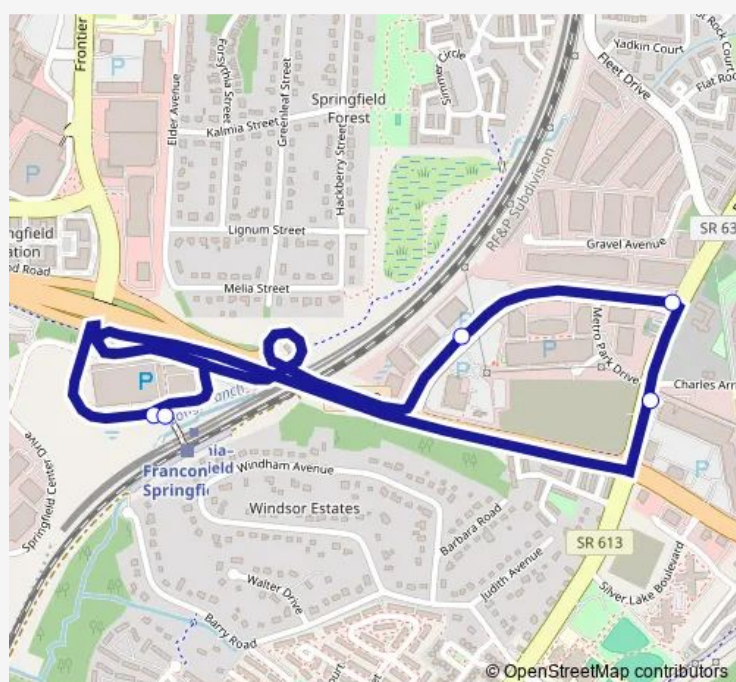

Bus 353 Tags Springfield Circ Metro Park

[Go to website](#)

Direction

Franconia-Springfield Metro Bay C — Franconia-Springfield Metro Bay D

5 stops

[Open route schedule](#)

Franconia-Springfield Metro Bay C

Beulah St and Charles Arrington

Walker Ln and Beulah St

Walker Lane At 6354 Opp Innova

Franconia-Springfield Metro Bay D

Route schedule

Franconia-Springfield Metro Bay C — Franconia-Springfield Metro Bay D

Monday	06:02-19:00
Tuesday	06:02-19:00
Wednesday	06:02-19:00
Thursday	06:02-19:00
Friday	06:02-19:00
Saturday	—
Sunday	—

Route info

Direction: Franconia-Springfield Metro Bay C

Stops: 5

Trip Duration: 0 hour 13 min

353 — Tags Springfield Circ Metro Park

353 Bus time schedules and route maps are available in an offline PDF at busmaps.com. Use the busmaps.com website to see live bus times, train schedule or subway schedule, and step-by-step directions for all public transit in Washington