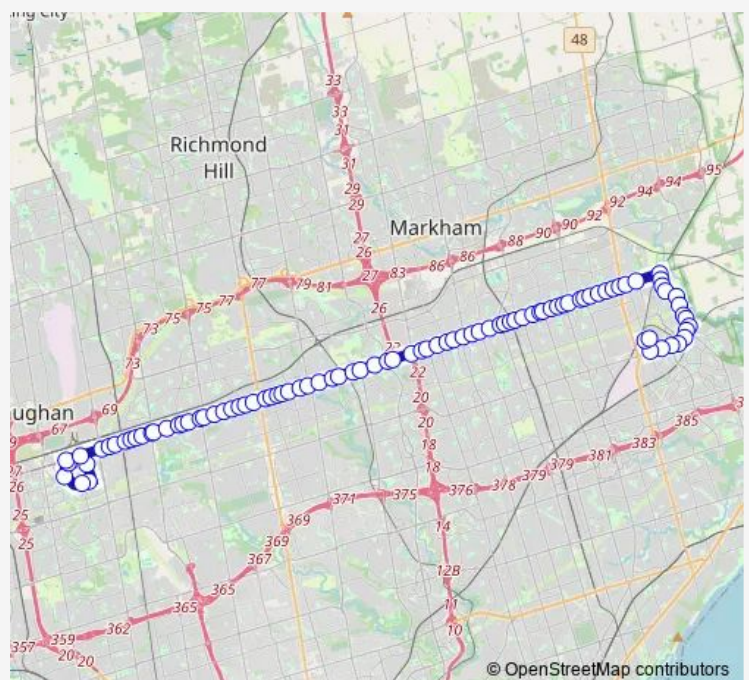

Steeles Ave West at Dufferin St

Steeles Ave West at Dufferin St East Side

Steeles Ave West at Hidden Trail

Steeles Ave West at New Westminster Dr

Steeles Ave West at Sea Hawkway

Steeles Ave West at Torresdale Ave

Route schedule

Ian Macdonald Blvd at The Chimneystack Rd — Newgale Gate at Finchdene Sq

Monday 03:48-02:50⁺¹

Tuesday 03:48-02:50⁺¹

Wednesday 03:48-02:50⁺¹

Thursday 03:48-02:50⁺¹

Friday 03:48-02:50⁺¹

Saturday 03:48-02:50⁺¹

Sunday 03:48-02:50⁺¹

Route info

Direction: Ian Macdonald Blvd at The Chimneystack Rd

Stops: 91

Trip Duration: 1 hour 0 min

353 — Steeles Night Bus

Steeles Ave West at Carpenter Rd

Steeles Ave West at Bathurst St

Steeles Ave West at Village Gate

Steeles Ave West at Cactus Ave

Opposite 350 Steeles Ave West

Steeles Ave West at Hilda Ave

Steeles Ave West at Tangreen Crt

Steeles Ave West at Yonge St - Centerpoint Mall

Steeles Ave East at Dumont St