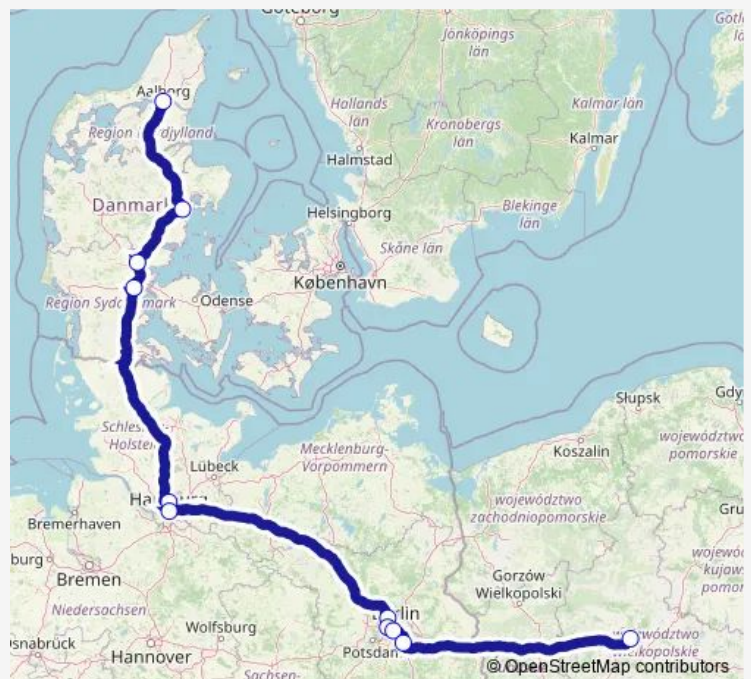

International Coach Service 353 Aalborg - Berlin

[Go to website](#)

Direction

Aalborg (Busterminal) — Poznan, Bus Station Poznan Main Station

11 stops

[Open route schedule](#)

Aalborg (Busterminal)

Aarhus Viby Jylland st

Vejle Busterminal

Kolding bus station

Hamburg S Hamburg Airport

Hamburg Hauptbahnhof/Zob

U Alt-Tegel (Berlin)

Berlin ZOB [Fernbus]

S Südkreuz Bhf (Berlin)

Flughafen Ber

Poznan, Bus Station Poznan Main Station

Route schedule

Aalborg (Busterminal) — Poznan, Bus Station Poznan Main Station

Monday	10:00-10:10
Tuesday	10:00-10:10
Wednesday	10:00-10:10
Thursday	10:00-10:10
Friday	10:00-10:10
Saturday	10:00-10:10
Sunday	10:00-10:10

Route info

Direction: Aalborg (Busterminal)

Stops: 11

Trip Duration: 14 hour 25 min

353 — Aalborg - Berlin

Direction

Poznan, Bus Station Poznan Main Station — Aalborg (Busterminal)

11 stops