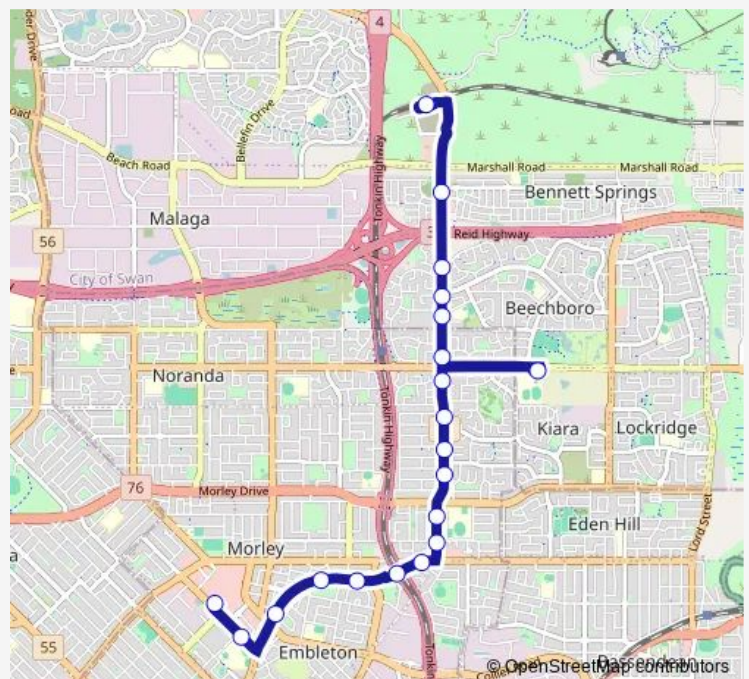

Direction

School Access Rd Kiara College S2 — Ballajura Stn Stand 2

7 stops

[Open route schedule](#)

School Access Rd Kiara College S2

Beechboro Rd After Benara Rd

Beechboro Rd After Wandoo Rd

Beechboro Rd Before Amazon Dr

Beechboro Rd After Bluegum Rd

Beechboro Rd Before Orchid Av

Ballajura Stn Stand 2

Route schedule

School Access Rd Kiara College S2 — Ballajura Stn Stand 2

Monday 15:03

Tuesday 15:03

Wednesday 15:03

Thursday 15:03

Friday 15:03

Saturday —

Sunday —

Route info

Direction: School Access Rd Kiara College S2

Stops: 7

Trip Duration: 0 hour 13 min

Direction

Ballajura Stn Stand 5 — Galleria Bus Stn Stand 8

20 stops

[Open route schedule](#)

Ballajura Stn Stand 5

Beechboro Rd After Bennett Spring Dr

Beechboro Rd After Saint Lawrence Dr

Beechboro Rd After Amazon Dr