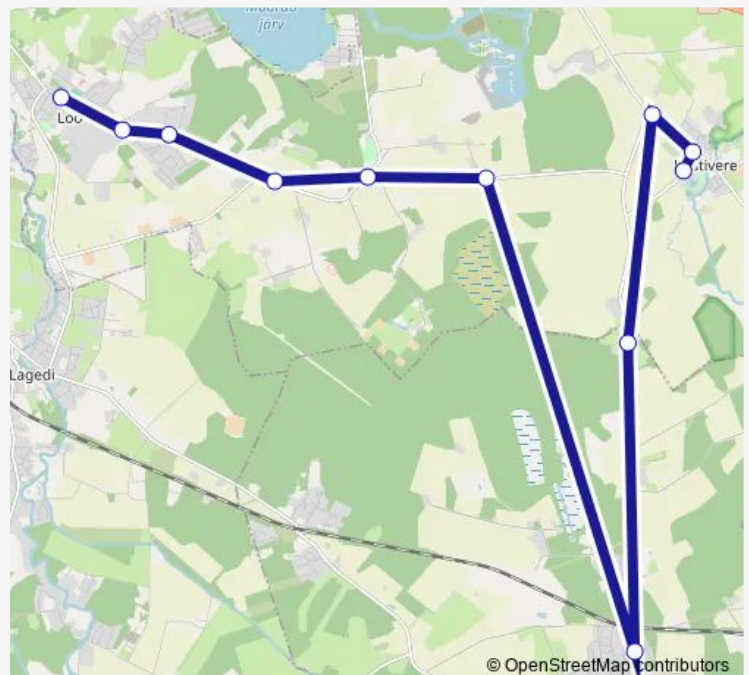

Loo — Kostivere kool

Monday 07:42

Tuesday 07:42

Wednesday 07:42

Thursday 07:42

Friday 07:42

Saturday —

Sunday —

Route info

Direction: Loo

Stops: 11

Trip Duration: 0 hour 30 min

Direction

Kostivere kool — Neeme tee

15 stops

[Open route schedule](#)

Route info

Direction: Kostivere kool

Stops: 15

Trip Duration: 0 hour 30 min

Direction

Männisalu — Loo

17 stops

[Open route schedule](#)

Loo

Route schedule

Männisalu — Loo

Monday 06:56

Tuesday 06:56

Wednesday 06:56

Thursday 06:56

Friday 06:56