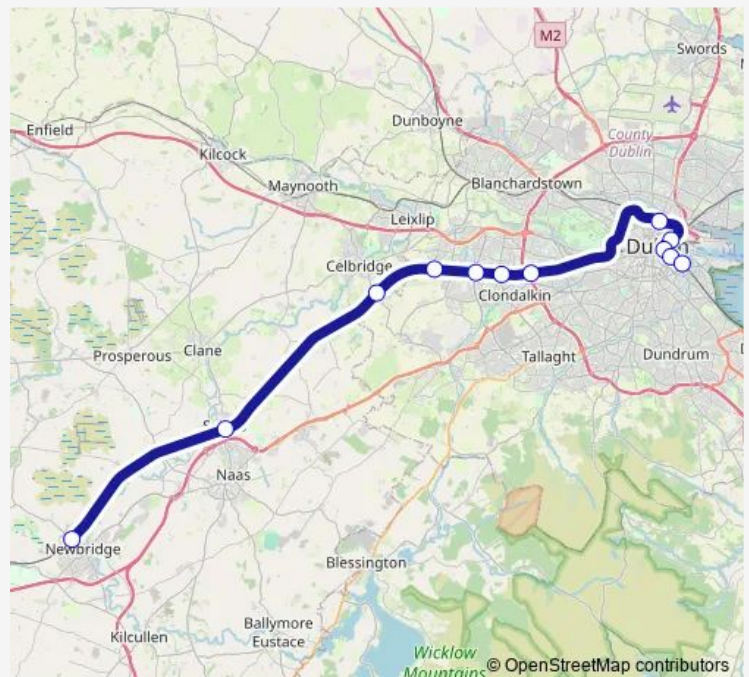

Rail Commuter Dublin - Portlaoise

[Go to website](#)

Direction

Newbridge — Grand Canal Dock

12 stops

[Open route schedule](#)

Newbridge

Sallins and Naas

Hazelhatch and Celbridge

Adamstown

Kishoge

Clondalkin Fonthill

Park West and Cherry Orchard

Drumcondra

Dublin Connolly

Tara Street

Dublin Pearse

Grand Canal Dock

Route schedule

Newbridge — Grand Canal Dock

Monday 06:10-22:42

Tuesday 06:10-22:42

Wednesday 06:10-22:42

Thursday 06:10-22:42

Friday 06:10-22:42

Saturday —

Sunday —

Route info

Direction: Newbridge

Stops: 12

Trip Duration: 1 hour 11 min

Commuter — Dublin - Portlaoise