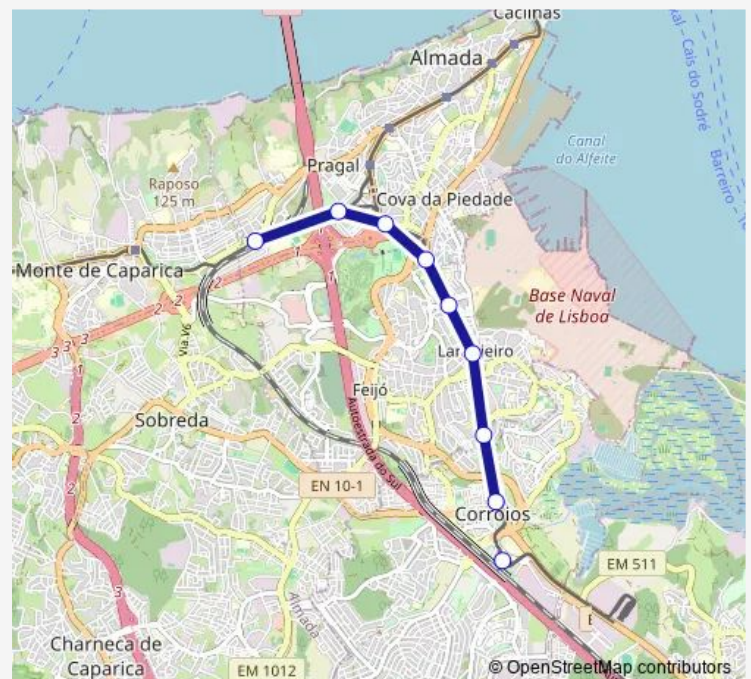

Corroios — Pragal

Monday	05:18-01:33 ⁺¹
Tuesday	05:18-01:33 ⁺¹
Wednesday	05:18-01:33 ⁺¹
Thursday	05:18-01:33 ⁺¹
Friday	05:18-01:33 ⁺¹
Saturday	05:13-01:43 ⁺¹
Sunday	05:06-01:31 ⁺¹

Route info

Direction: Corroios

Stops: 9

Trip Duration: 0 hour 15 min

■ 2 - Pragal

BusMaps

2 - Pragal Metro time schedules and route maps are available in an offline PDF at busmaps.com. Use the busmaps.com website to see live bus times, train schedule or subway schedule, and step-by-step directions for all public transit in Almada