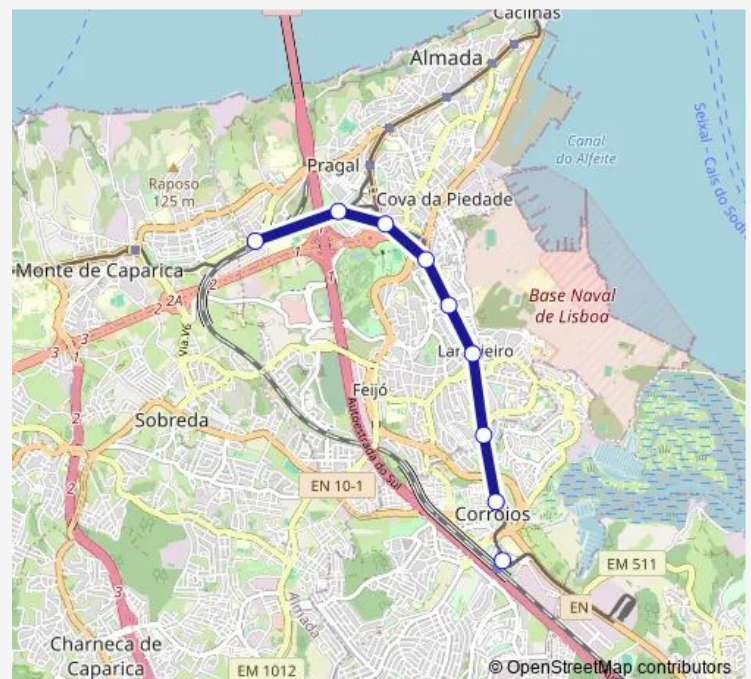

### Route schedule

Corroios — Pragal

Monday 05:18-01:33<sup>+1</sup>

Tuesday 05:18-01:33<sup>+1</sup>

Wednesday 05:18-01:33<sup>+1</sup>

Thursday 05:18-01:33<sup>+1</sup>

Friday 05:18-01:33<sup>+1</sup>

Saturday 05:13-01:43<sup>+1</sup>

### Route info

Direction: Corroios

Stops: 9

Trip Duration: 0 hour 15 min

■ 2 - Pragal

2 - Pragal Metro time schedules and route maps are available in an offline PDF at [busmaps.com](https://busmaps.com). Use the [busmaps.com](https://busmaps.com) website to see live bus times, train schedule or subway schedule, and step-by-step directions for all public transit in Almada