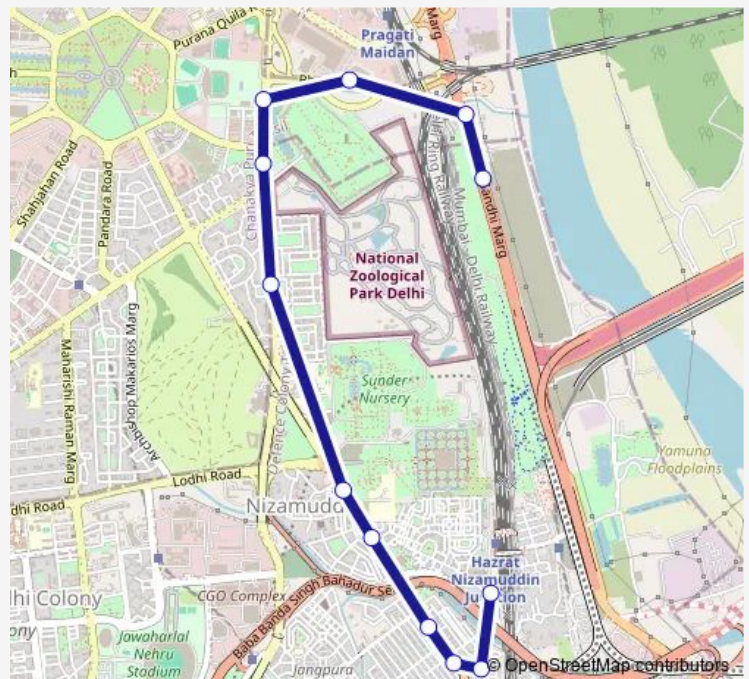

Bus 427Inkstlup

[Go to website](#)

Direction

Nizamuddin Railway Station — Millenium Depot Cluster

12 stops

[Open route schedule](#)

Nizamuddin Railway Station

Rajdoot Hotel

Railway Road Bridge

Millenium Depot Cluster

Route schedule

Nizamuddin Railway Station — Millenium Depot Cluster

Monday 19:05-23:13

Tuesday 19:05-23:13

Wednesday 19:05-23:13

Thursday 19:05-23:13

Friday 19:05-23:13

Saturday 19:05-23:13

Sunday 19:05-23:13

Route info

Direction: Nizamuddin Railway Station

Stops: 12

Trip Duration: 0 hour 22 min

427Inkstlup