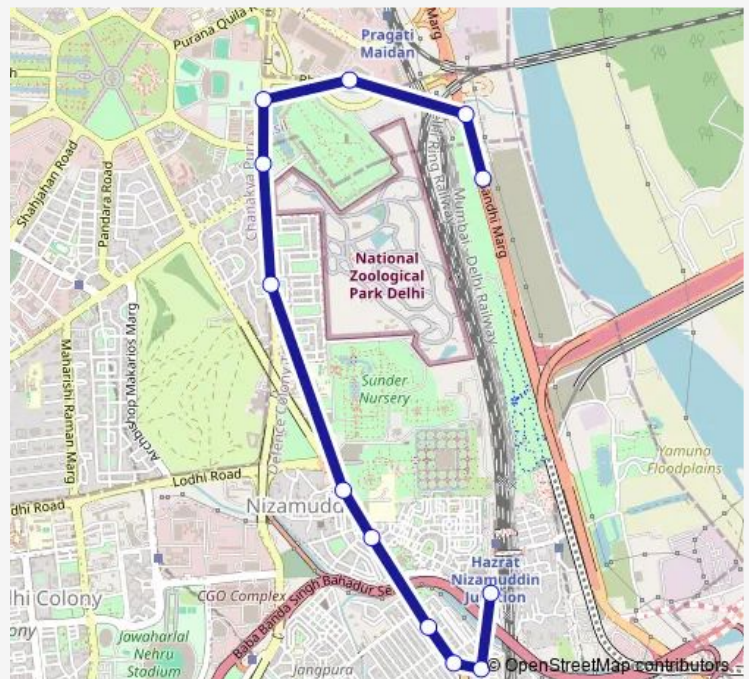

Bus 427Inkstlup

[Go to website](#)

Direction

Nizamuddin Railway Station — Millenium Depot Cluster

12 stops

[Open route schedule](#)

Nizamuddin Railway Station

Rajdoot Hotel

Railway Road Bridge

Millenium Depot Cluster

Route schedule

Nizamuddin Railway Station — Millenium Depot Cluster

Monday 19:05-23:13

Tuesday 19:05-23:13

Wednesday 19:05-23:13

Thursday 19:05-23:13

Friday 19:05-23:13

Saturday 19:05-23:13

Sunday 19:05-23:13

Route info

Direction: Nizamuddin Railway Station

Stops: 12

Trip Duration: 0 hour 22 min

427Inkstlup