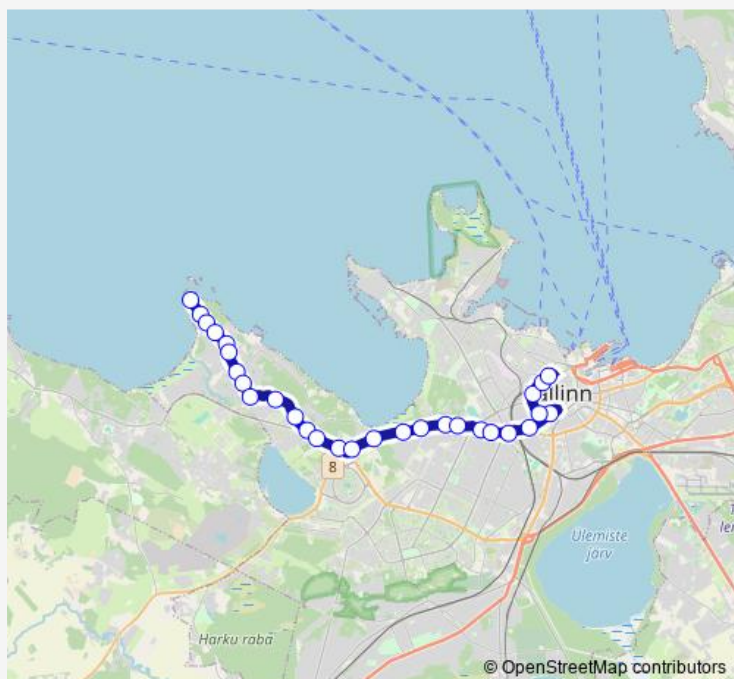

Saturday 08:44-18:41

Sunday 08:44-18:41

Route info

Direction: Kakumäe

Stops: 29

Trip Duration: 0 hour 38 min

21b — Balti jaam - Kakumäe

Mooni

Taksopark

Koidu

Vabaduse väljak

Tõnismägi

Toompark

Balti jaam (train station)

Balti jaam (train station)

Direction

Balti jaam 6 (train station) — Kakumäe

30 stops

[Open route schedule](#)

Balti jaam 6 (train station)

Linnahall

Mere puiestee

Viru

Vabaduse väljak

Wednesday 05:58-19:55

Thursday 05:58-19:55

Friday 05:58-19:55

Saturday 08:03-17:57

Sunday 08:03-17:57

Route info

Direction: Balti jaam 6 (train station)

Stops: 30