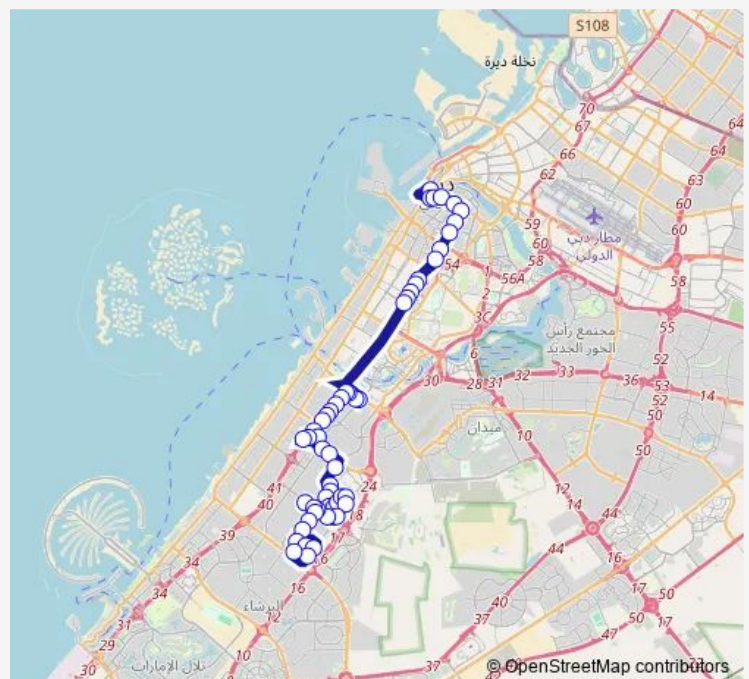

Raffa 1

Rolla

Sharaf DG Metro Bus Stop 1-1

Four Point Sheraton Hotel1

Burjuman Metro Bus Stop 2-2

Centre Point Shopping Centre 2

Adcb Metro Bus Stop Seaside

Department of Health 1

Max Metro Bus Stop Seaside

Trade Center Metro Bus Stop

White Crown Tower

Durrah Tower

Emirates Tower Metro Bus Stop Seaside

Rostamani Tower

Al Quoz, Intersection

Al Quoz, Housing 1

Wednesday 05:00-00:30⁺¹

Thursday 05:00-00:30⁺¹

Friday 05:00-00:30⁺¹

Saturday 05:30-00:30⁺¹

Sunday 05:00-00:45⁺¹

Route info

Direction: Al Ghubaiba Bus Station 25

Stops: 53

Trip Duration: 2 hour 18 min

21B — Al Ghubaiba Bus Stn - Al Quoz Ind'l Area-4

Oasis Center 2

Al Quoz 4th Street

Marine Center 1

Bosch Center 1

Al Quoz, Unimex 1

Al Quoz, Bin Hindi 2