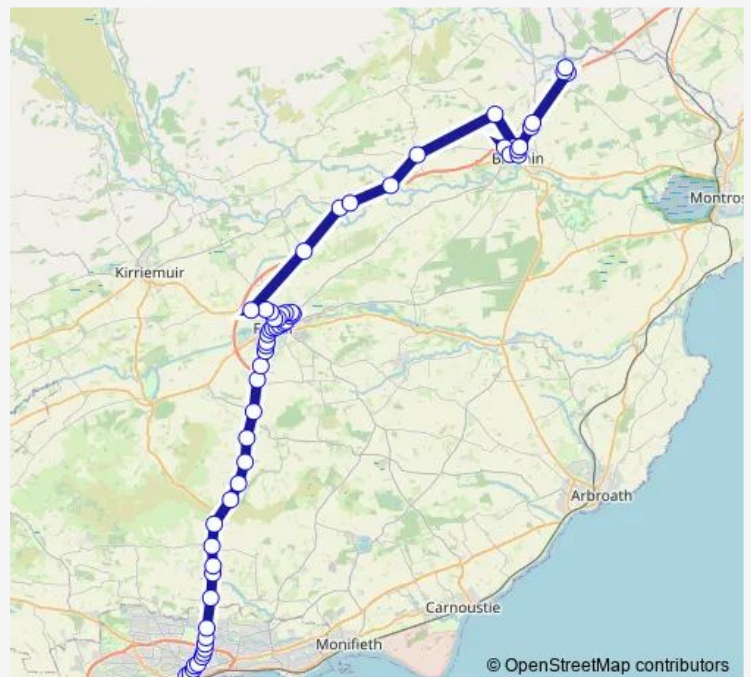

Thursday 07:20

Friday 07:20

Saturday —

Sunday —

Route info

Direction: Seagate Bus Station

Stops: 63

Trip Duration: 1 hour 40 min

■ 21B — Dundee - Kirriemuir or Stracathro

BusMaps

Gateside Village

Kinnettles Road End

Lochlands Junction

Halkerton Farm Road End

Westfield Loan

Old Guide Dog Centre