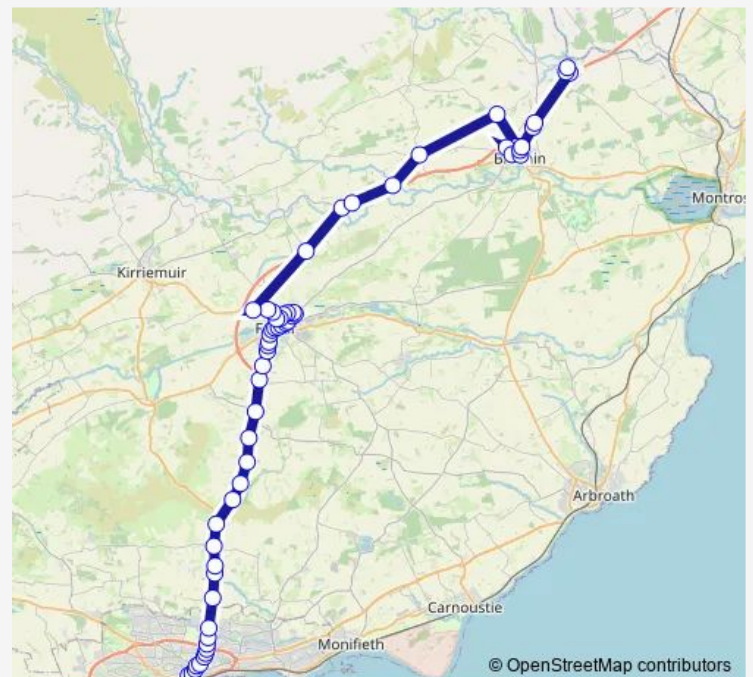

Thursday 07:20

Friday 07:20

Saturday —

Sunday —

Route info

Direction: Seagate Bus Station

Stops: 63

Trip Duration: 1 hour 40 min