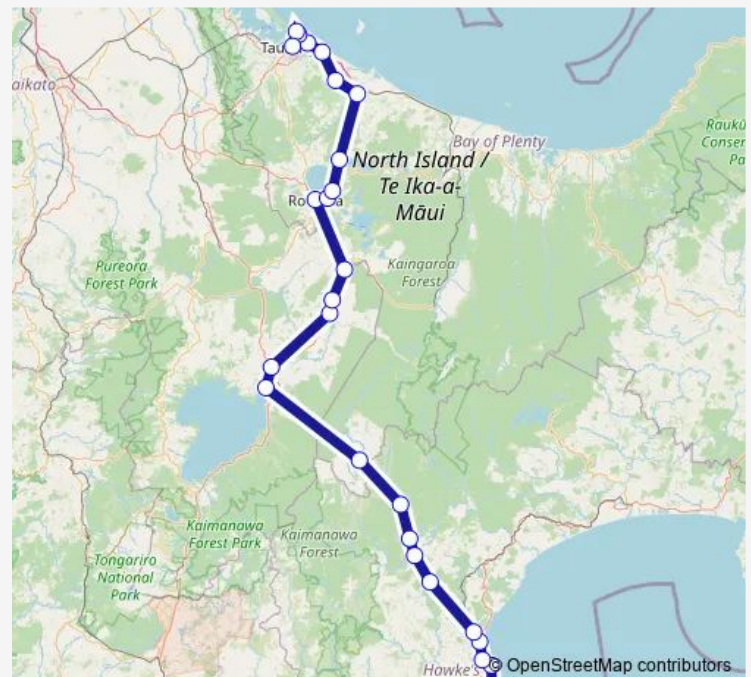

Thursday 12:40

Friday 12:40

Saturday 12:40

Sunday 12:40

Route info

Direction: Hastings

Stops: 27

Trip Duration: 6 hour 10 min

Tauranga - Hastings

Te Puke

Papamoa

Bayfair (Tauranga)

Pacific Coast Lodge (Tauranga)

Mount Maunganui (Tauranga)

Tauranga

Direction

Tauranga — Hastings

27 stops

[Open route schedule](#)

Tauranga

Mount Maunganui (Tauranga)

Pacific Coast Lodge (Tauranga)

Bayfair (Tauranga)

Papamoa

Wednesday 09:10

Thursday 09:10

Friday —

Saturday 09:10

Sunday —

Route info

Direction: Tauranga

Stops: 27