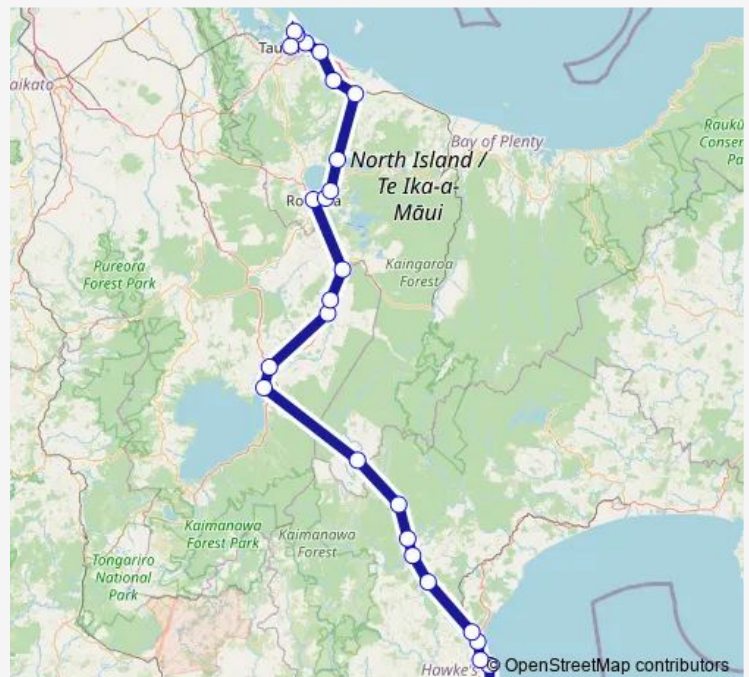

Thursday 12:40

Friday 12:40

Saturday 12:40

Sunday 12:40

Route info

Direction: Hastings

Stops: 27

Trip Duration: 6 hour 10 min

Tauranga - Hastings

Te Puke

Papamoa

Bayfair (Tauranga)

Pacific Coast Lodge (Tauranga)

Mount Maunganui (Tauranga)

Tauranga

Direction

Tauranga — Hastings

27 stops

[Open route schedule](#)

Tauranga

Mount Maunganui (Tauranga)

Pacific Coast Lodge (Tauranga)

Bayfair (Tauranga)

Papamoa

Wednesday 09:10

Thursday 09:10

Friday —

Saturday 09:10

Sunday —

Route info

Direction: Tauranga

Stops: 27