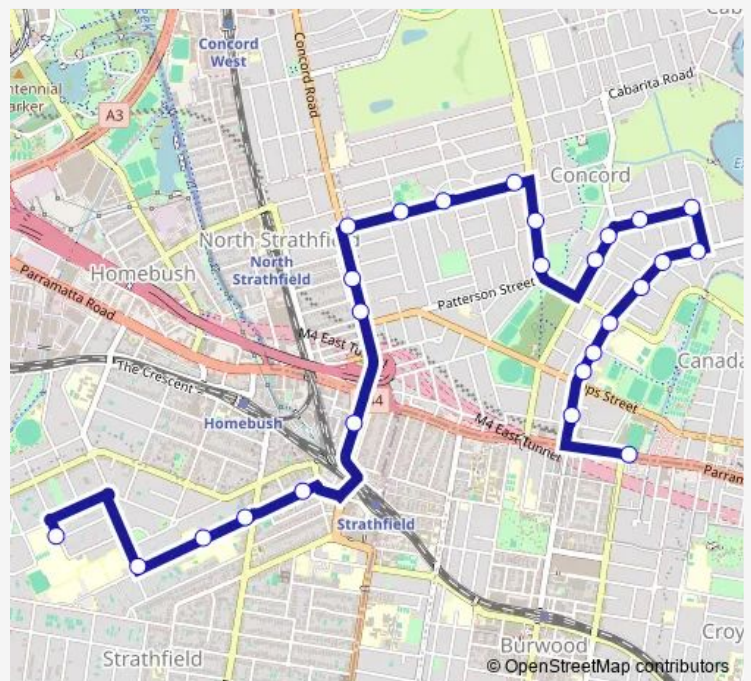

Concord Rd At Nelson Rd

Wellbank St Opp Concord Fire Station

Central Park, Wellbank St

Concord Library, Wellbank St

Concord Shops, Wellbank St

Majors Bay Rd At Gallipoli St

Rothwell Park, Majors Bay Rd

Broughton St At Richards Pl

Broughton St Opp La Mascotte Av

Zoeller St Opp Lindfield Av

Zoeller St At Salt St

Burwood Rd At Ward St

Burwood Rd At Edith Av

**Route schedule**

St Patrick's College, Francis St, Stand B — Concord Oval, Parramatta Rd

Monday	15:40
Tuesday	15:40
Wednesday	15:40
Thursday	15:40
Friday	15:40
Saturday	—
Sunday	—

**Route info**

Direction: St Patrick's College, Francis St, Stand B

Stops: 26

Trip Duration: 0 hour 29 min

586s — St Patricks Strathfield to Burwood and Parramatta Rds

Burwood Rd Opp Wallace St

Burwood Rd At Crane St

Burwood Rd At Stanley St

Concord Private Hospital, Burwood Rd

Burwood Rd Before Burton St

Concord Oval, Parramatta Rd

586s School Bus time schedules and route maps are available in an offline PDF at [busmaps.com](https://busmaps.com). Use the [busmaps.com](https://busmaps.com) website to see live bus times, train schedule or subway schedule, and step-by-step directions for all public transit in Sydney