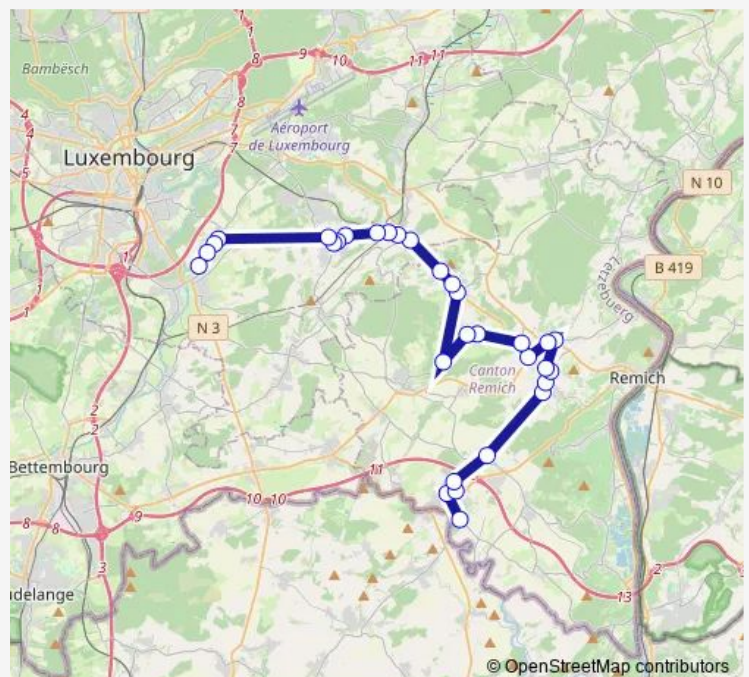

Bus R01

[Go to website](#)

Direction

MONDORF-LES-BAINS, Ecole Internationale — Hesperange, Holleschberg

31 stops

[Open route schedule](#)

MONDORF-LES-BAINS, Ecole Internationale

MONDORF-LES-BAINS, Vor Howent

MONDORF-LES-BAINS, Av. G.D. Charlotte

MONDORF-LES-BAINS, Rue J. Dolibois

Ellange, Martialis

Erpeldange (Bous), Emeringerhaff

Erpeldange (Bous), Scheierberg

Erpeldange (Bous), Kräizgaass

Erpeldange (Bous), Rollengerstrooss

Bous, Kiirch

Bous, Kapell

Rolling, Rolling

Assel, Assel

Waldbredimus, Hanner Lautesch

Waldbredimus, Kiirch

Gondelange, Gondelengermillen

Roedt, Reidt

Trintang, Trenteng

Ersange, Irseng

Moutfort, Kiem

Moutfort, Syrbréck

Route schedule

MONDORF-LES-BAINS, Ecole Internationale — Hesperange, Holleschberg

Monday 16:10

Tuesday 12:25-16:10

Wednesday 16:10

Thursday 12:25-13:10

Friday 13:10-16:10

Saturday —

Sunday —

Route info

Direction: MONDORF-LES-BAINS, Ecole Internationale

Stops: 31

Trip Duration: 0 hour 45 min

R01