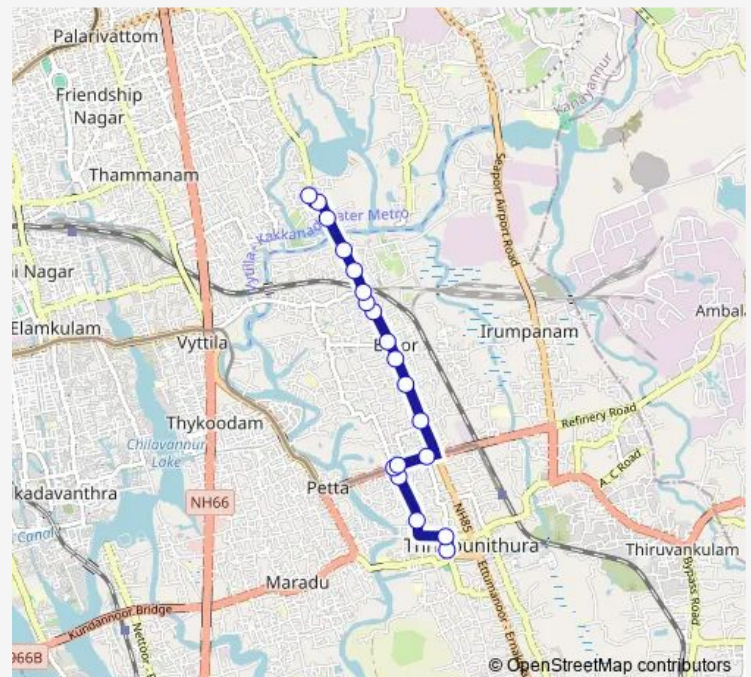

### Direction

Thrippunithura — kozhivettomvely

19 stops

[Open route schedule](#)

- Thrippunithura
- Statue Junction
- Sree Venkateswara High School
- Vadakkekotta
- Menakakotta
- Vadakkekotta
- Alliance Junction
- Azad Junction
- Pottayil
- Puthiya Road Junction
- Sharipadi
- Illikkappady
- Mathoor
- Mathoor Junction
- Marankulangara
- Labour Corner
- Kappattikavu
- Puthenkulangara Shiva Temple
- kozhivettomvely

### Route schedule

Thrippunithura — kozhivettomvely

Monday	06:00
Tuesday	06:00
Wednesday	06:00
Thursday	06:00
Friday	06:00
Saturday	06:00
Sunday	06:00

### Route info

Direction: Thrippunithura

Stops: 19

Trip Duration: 0 hour 16 min

■ Kozhivettumveli ↔ Thrippoonithura

## Route info

Direction: Kozhivettomvely

Stops: 16

Trip Duration: 0 hour 15 min

Bus time schedules and route maps are available in an offline PDF at [busmaps.com](https://busmaps.com). Use the [busmaps.com](https://busmaps.com) website to see live bus times, train schedule or subway schedule, and step-by-step directions for all public transit in Kumbalam