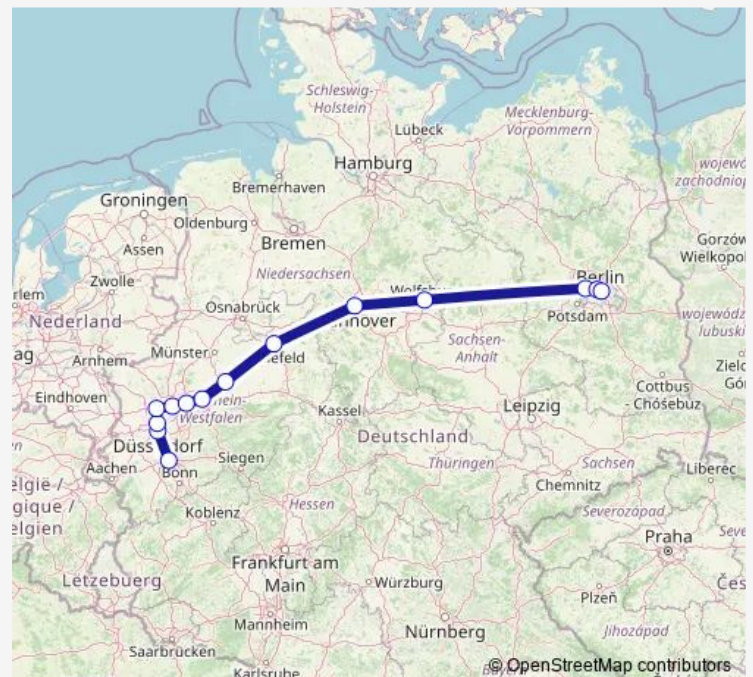

### Direction

undefined — undefined

0 stops

[Open route schedule](#)

### Route schedule

undefined — undefined

Monday 12:22-11:52

Tuesday 12:22-11:52

Wednesday 12:22-11:52

Thursday 12:22-11:52

Friday 12:22-11:52

Saturday 12:22-11:52

### Route info

Direction:

Stops: 0

Trip Duration: – min

ICE 849

**Direction**

undefined — undefined

0 stops