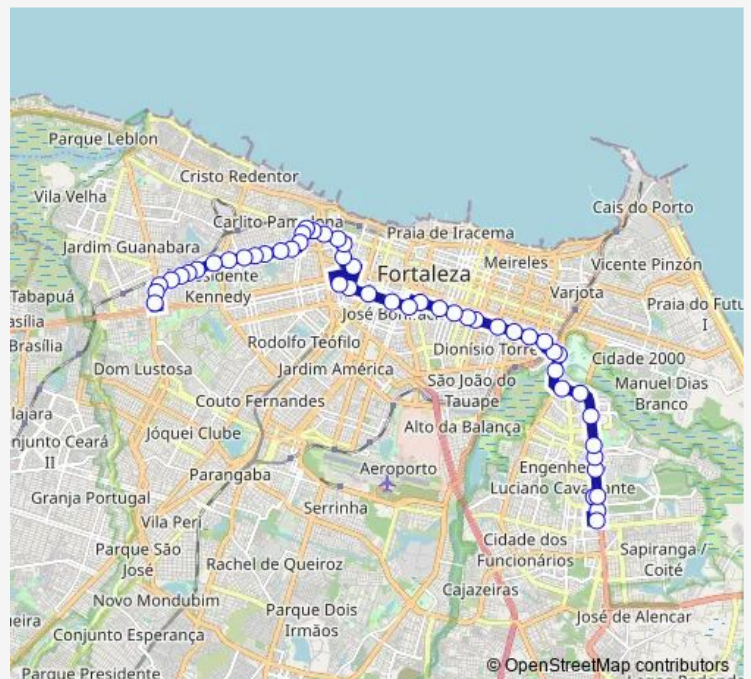

### Direction

Antonio Fortes, Sn — Praça Terminal Antonio Bezerra, Sn

50 stops

[Open route schedule](#)

Antonio Fortes, Sn

Avenida Washington Soares, Sn

RUA ENG Antonio F Antero, 465

Avenida Washington Soares, Sn

### Route schedule

Antonio Fortes, Sn — Praça Terminal Antonio Bezerra, Sn

Monday 05:00-22:54

Tuesday 05:00-22:54

Wednesday 05:00-22:54

Thursday 05:00-22:54

Friday 05:00-22:54

Saturday 05:15-23:30

### Route info

Direction: Antonio Fortes, Sn

Stops: 50

Trip Duration: 1 hour 12 min

74-Antônio Bezerra/Unifor — Antônio Bezerra/Unifor

BusMaps

RUA PDE Valdevino, Sn

Avenida Domingos Olimpio, 137

## Route info

Direction: Praça Terminal Antonio Bezerra, Sn

Stops: 45

Trip Duration: 1 hour 10 min

RUA Domingos Olimpio, S/N

RUA Domingos Olimpio, 1608 A

RUA Domingos Olimpio, 150

Avenida Antonio Sales, 145