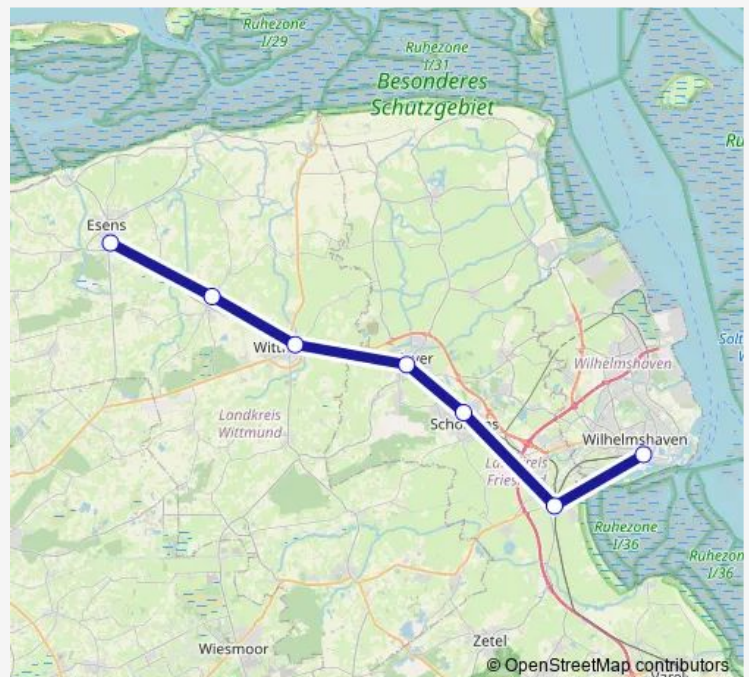

Regional Rail Service RB59

[Go to website](#)

Direction

Wilhelmshaven Hbf — Esens

7 stops

[Open route schedule](#)

Wilhelmshaven Hbf

Sande(Kr Friesland)

Tuesday 06:02-22:02

Wednesday 06:02-22:02

Thursday 06:02-22:02

Friday 06:02-22:02

Saturday 06:02-22:02

Sunday 08:02-22:02

Route info

Direction: Wilhelmshaven Hbf

Stops: 7

Trip Duration: 0 hour 55 min

■ RB59

Direction

Esens — Wilhelmshaven Hbf

7 stops

[Open route schedule](#)

Esens

Saturday

10:01

Sunday

—

Route info

Direction: Osnabrück Hbf

Stops: 21

Trip Duration: 2 hour 56 min