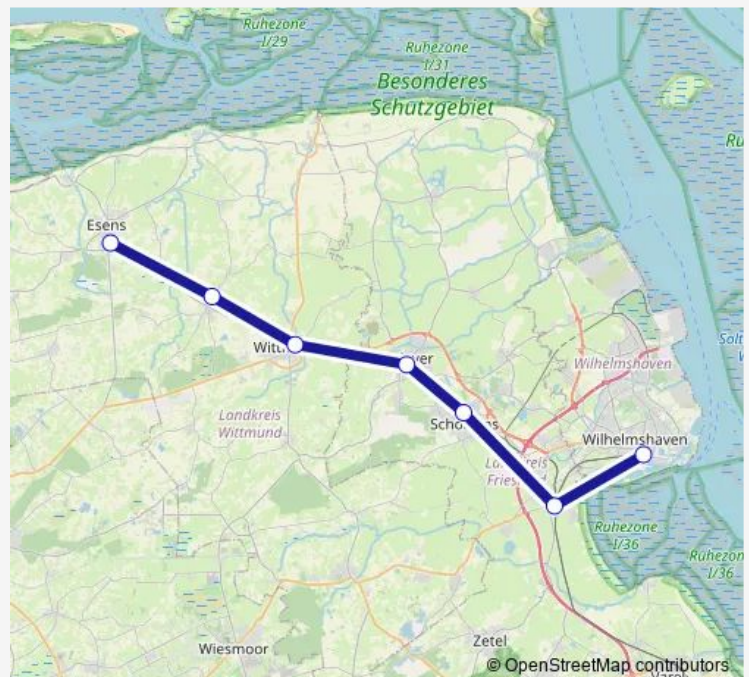

Regional Rail Service Rb59

[Go to website](#)

Direction

Wilhelmshaven Hbf — Esens

7 stops

[Open route schedule](#)

Wilhelmshaven Hbf

Sande(Kr Friesland)

Schortens-Heidmühle

Jever

Wittmund

Burhufe(Ostfriesl)

Esens

Route schedule

Wilhelmshaven Hbf — Esens

Monday 06:02-22:02

Tuesday 06:02-22:02

Wednesday 06:02-22:02

Thursday 06:02-22:02

Friday 06:02-22:02

Saturday 06:02-22:02

Sunday 18:02-22:02

Route info

Direction: Wilhelmshaven Hbf

Stops: 7

Trip Duration: 0 hour 55 min

Rb59

BusMaps

Direction

Wilhelmshaven Hbf — Esens

7 stops

[Open route schedule](#)